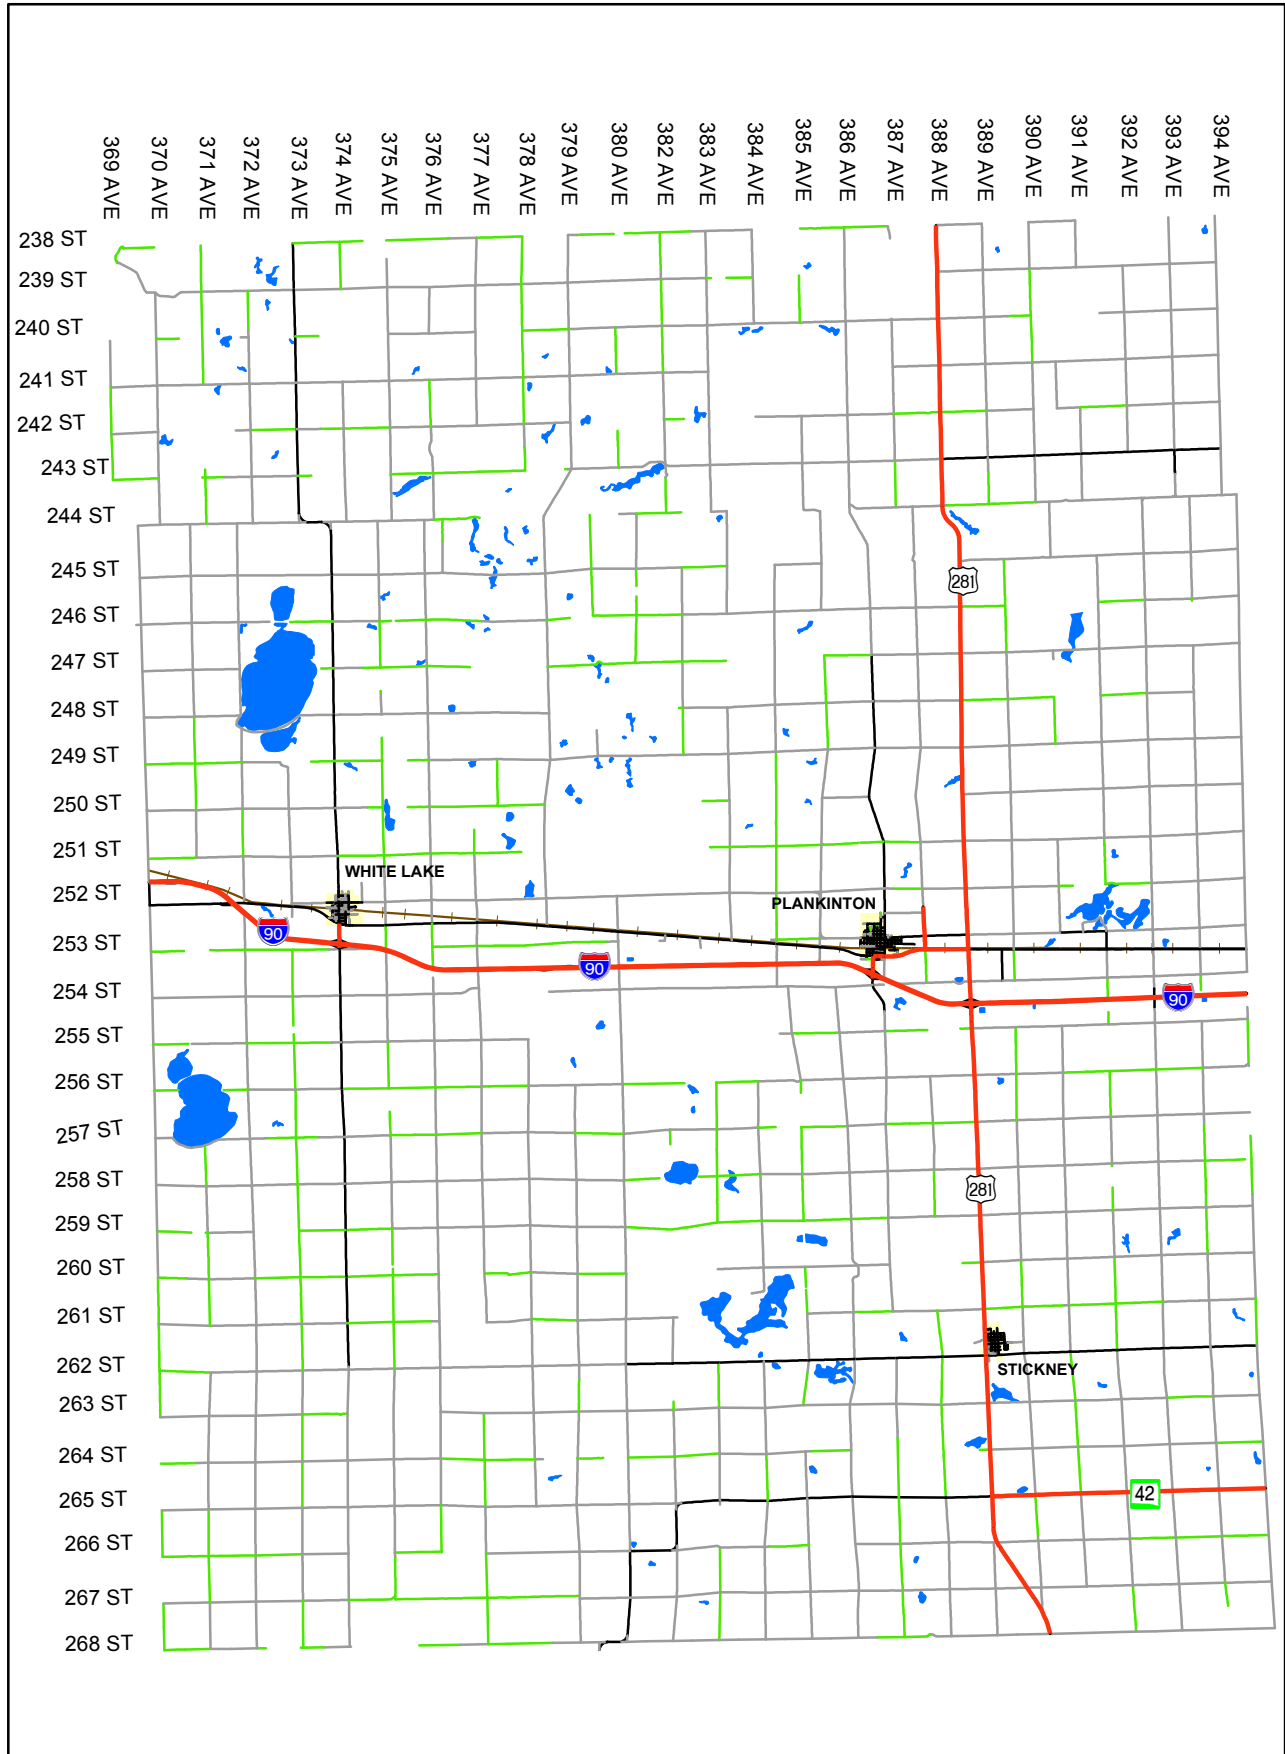

AURORA COUNTY, SOUTH DAKOTA

Basic Highway Map

This map is intended for general planning purposes only. This map may or may not accurately represent the actual conditions as they exist today. Any decisions made using this map should be field verified.

SOURCE: SDDOT GPS Road Centerline

Legend

- INTERSTATE/HIGHWAY
- HARD SURFACE
- GRAVEL
- LOW MAINTENANCE
- CITY ROAD
- RAILROAD
- WATER
- CITY LIMITS