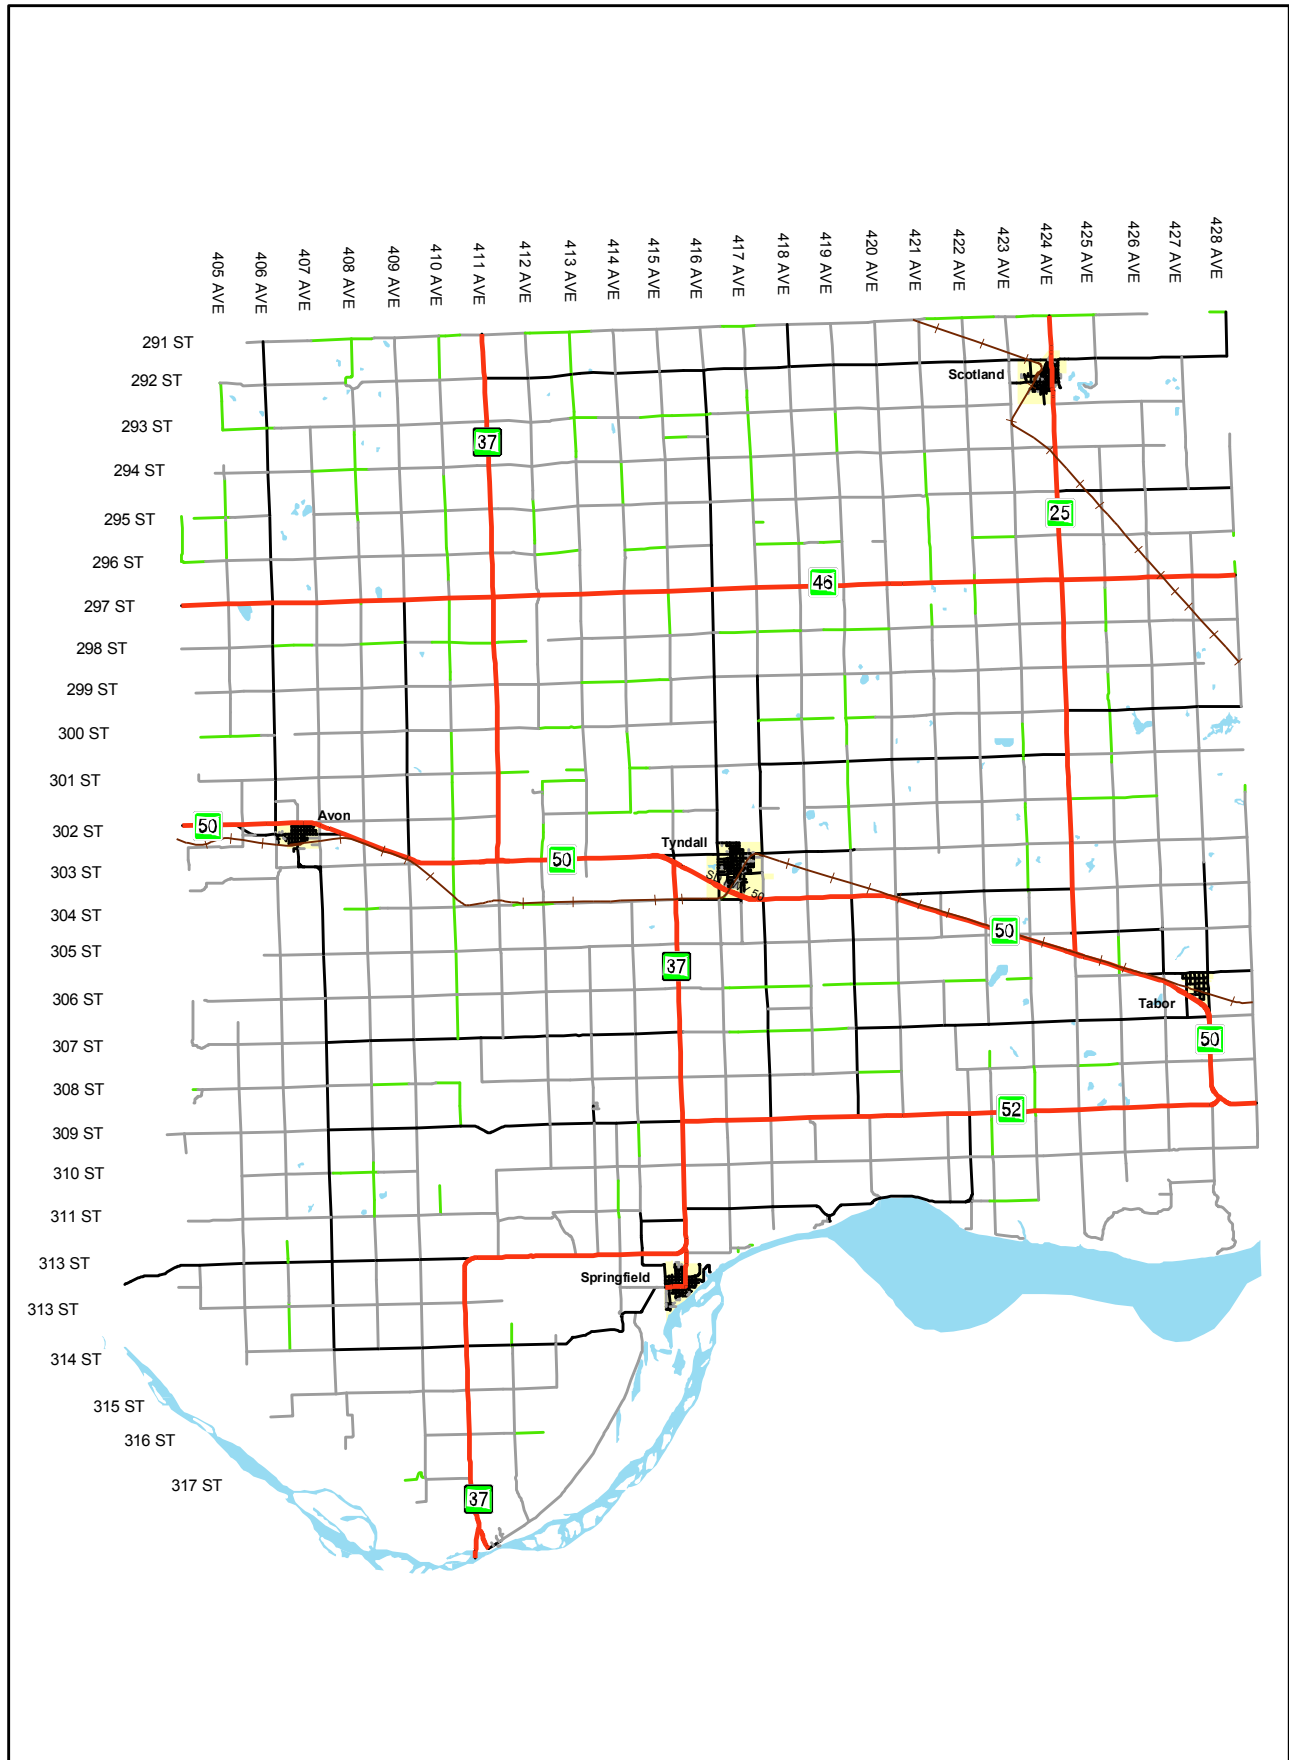

BON HOMME COUNTY, SOUTH DAKOTA

Basic Highway Map

This map is intended for general planning purposes only. This map may or may not accurately represent the actual conditions as they exist today. Any decisions made using this map should be field verified.

SOURCE: SDDOT GPS Road Centerline

- Legend**
- RAILROAD
 - HIGHWAY
 - HARD SURFACE
 - GRAVEL
 - LOW MAINTENANCE
 - WATER
 - CITY LIMIT