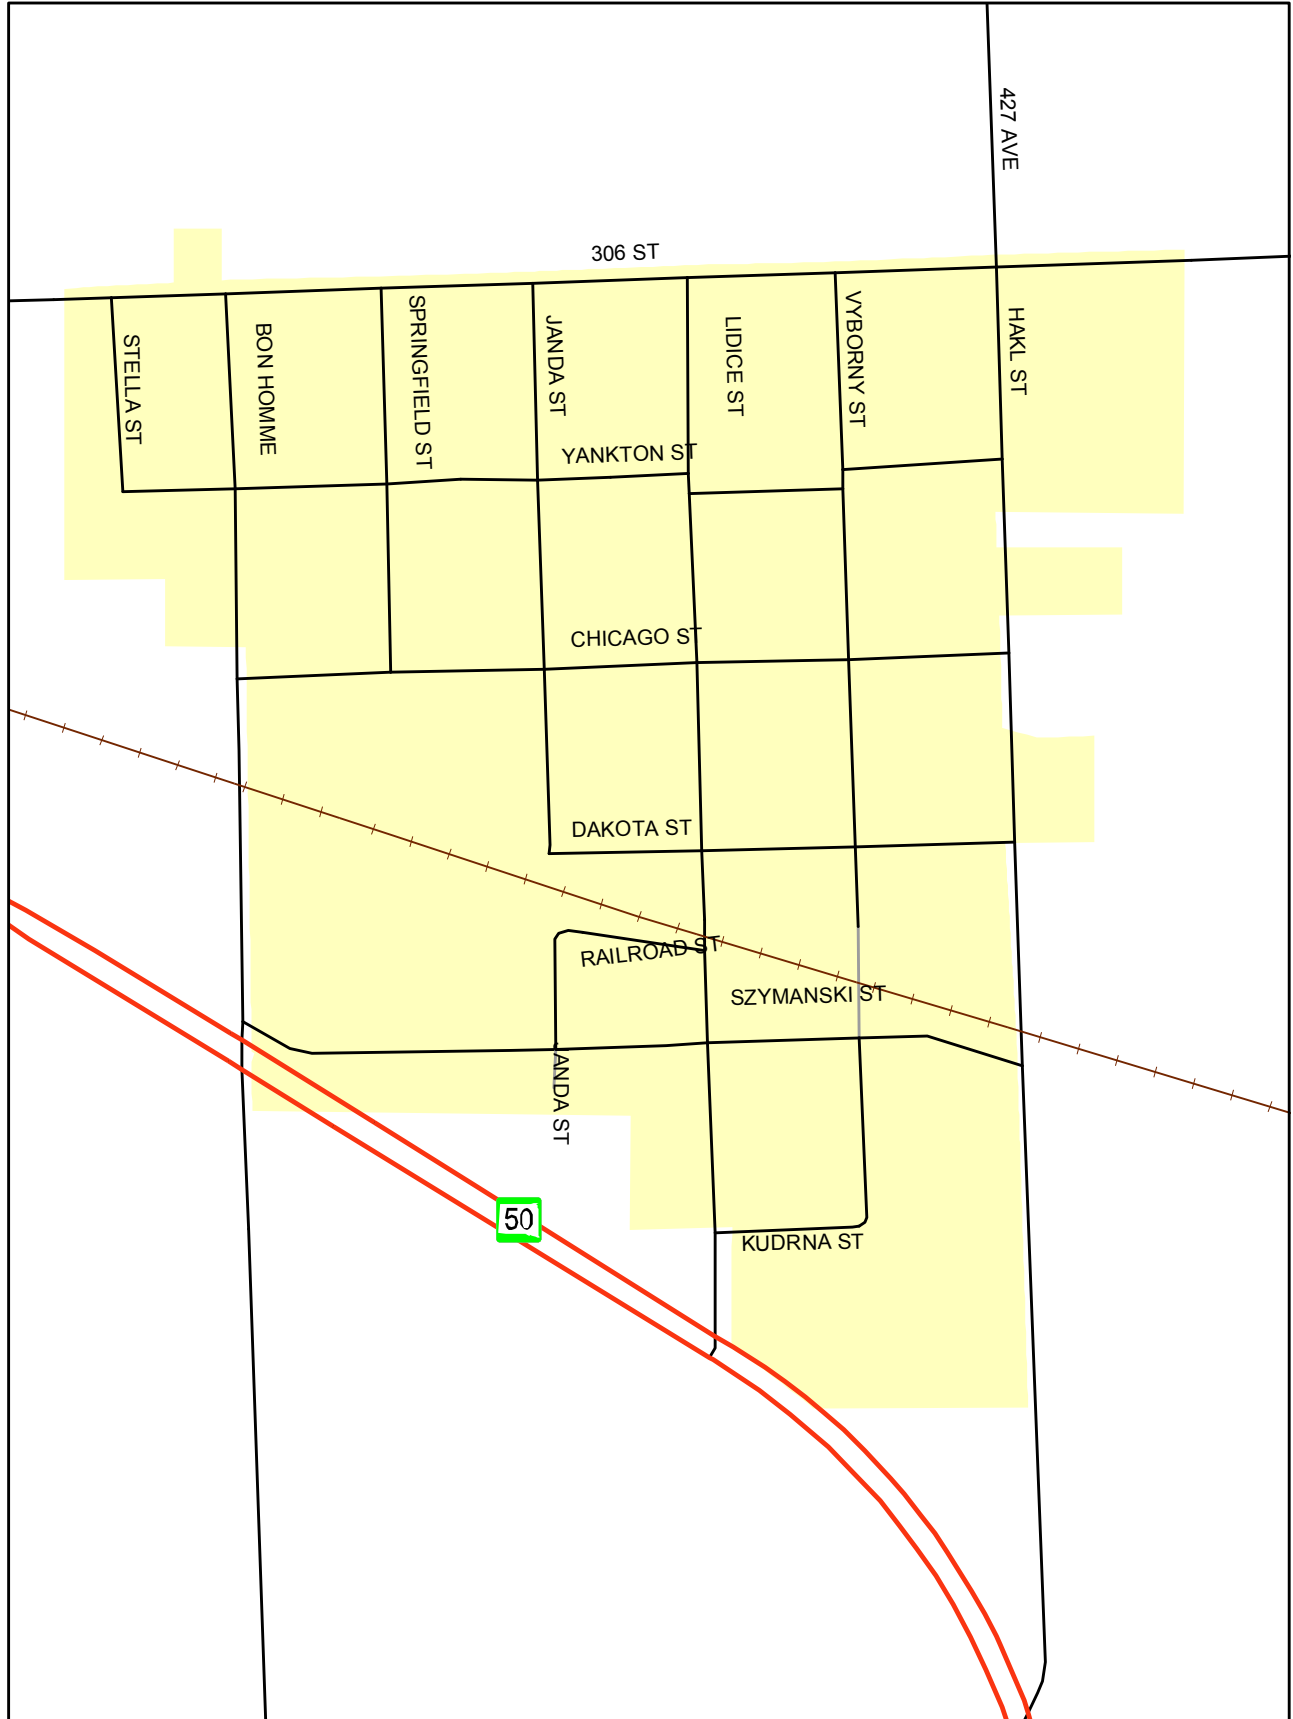

TOWN OF TABOR

Bon Homme County, South Dakota

Basic Road Map

This map is intended for general planning purposes only. This map may or may not accurately represent the actual conditions as they exist today. Any decisions made using this map should be field verified.

SOURCE: SDDOT GPS Road Centerline

Legend

- RAILROAD
- HIGHWAY
- HARD SURFACE
- GRAVEL
- LOW MAINTENANCE
- WATER
- CITY LIMIT