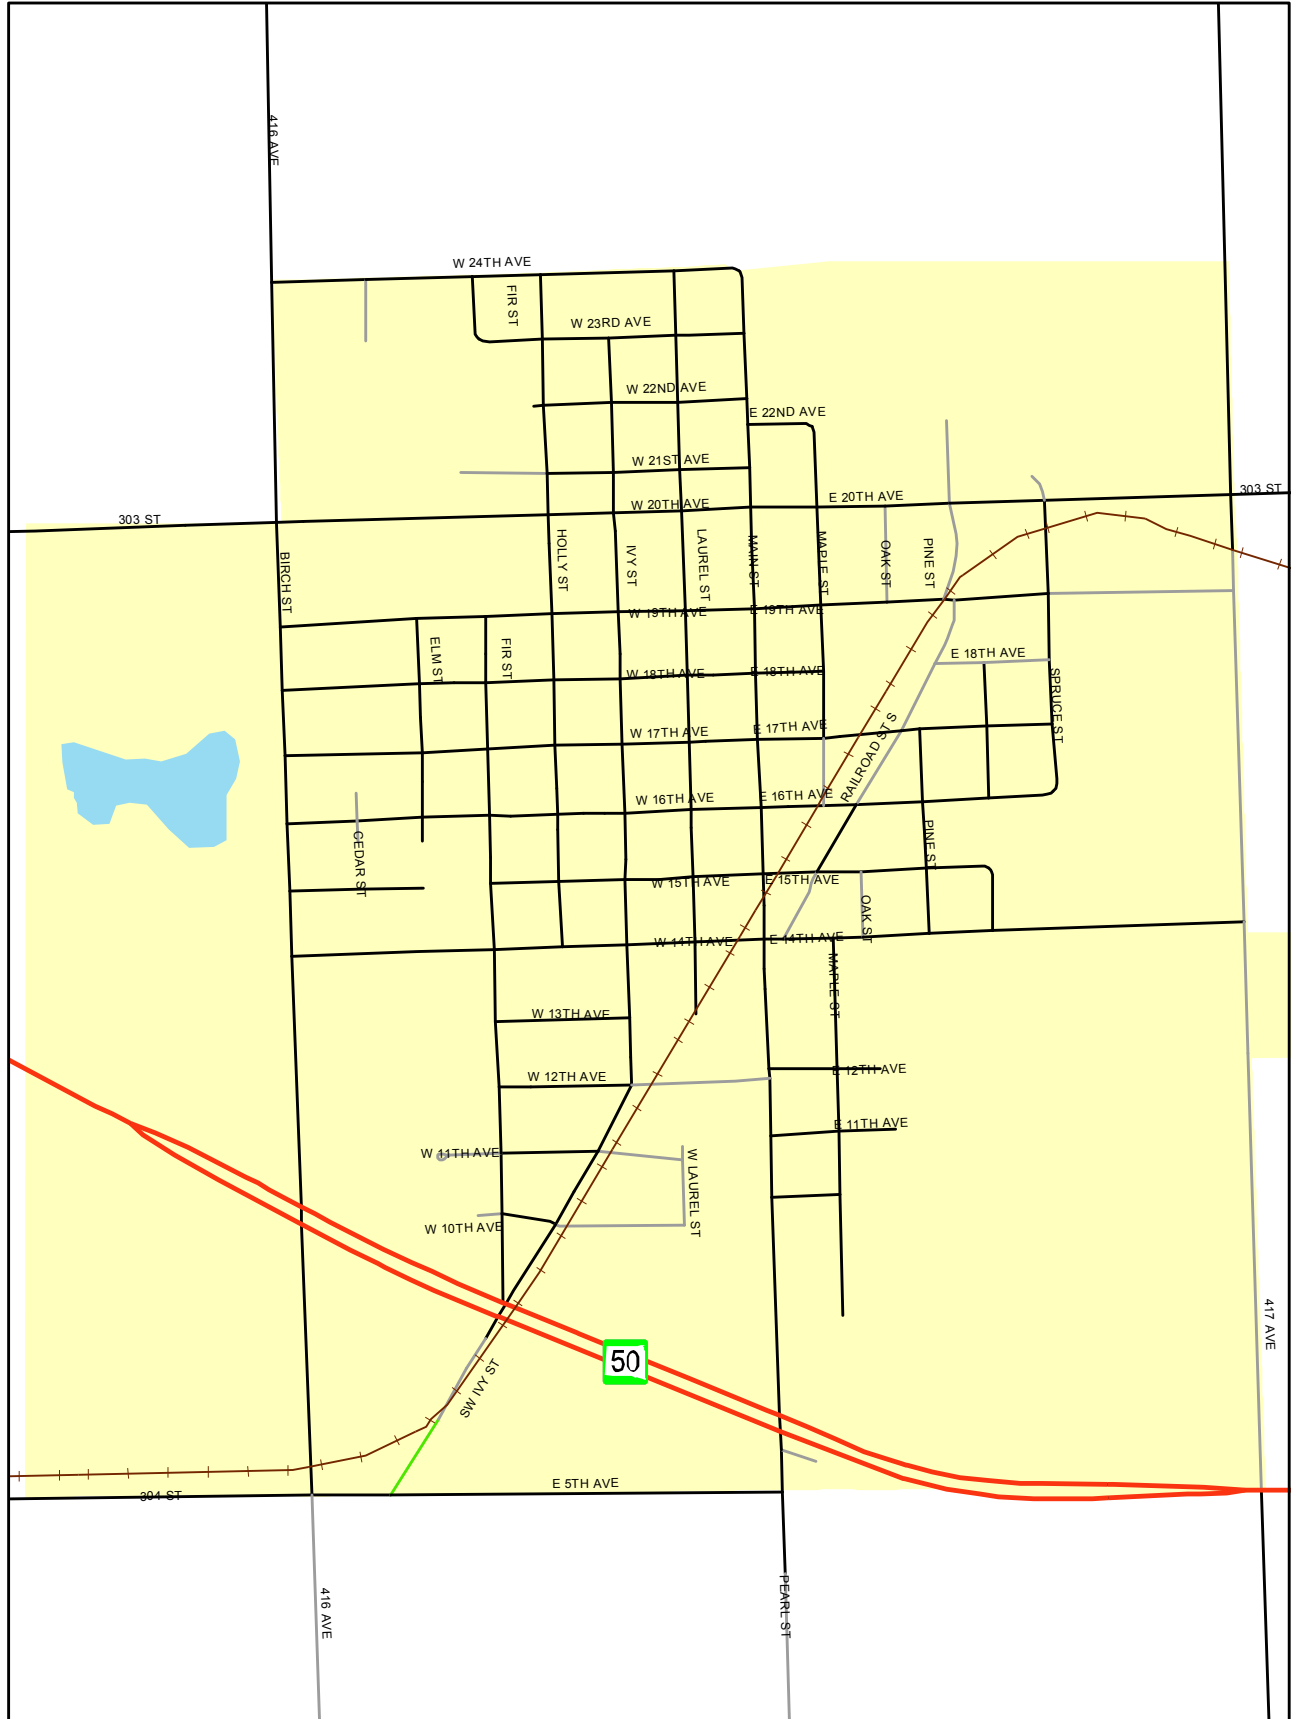

CITY OF TYNDALL

Bon Homme County, South Dakota

Basic Road Map

This map is intended for general planning purposes only. This map may or may not accurately represent the actual conditions as they exist today. Any decisions made using this map should be field verified.

SOURCE: SDDOT GPS Road Centerline

Legend

- RAILROAD
- HIGHWAY
- HARD SURFACE
- GRAVEL
- LOW MAINTENANCE
- WATER
- CITY LIMIT