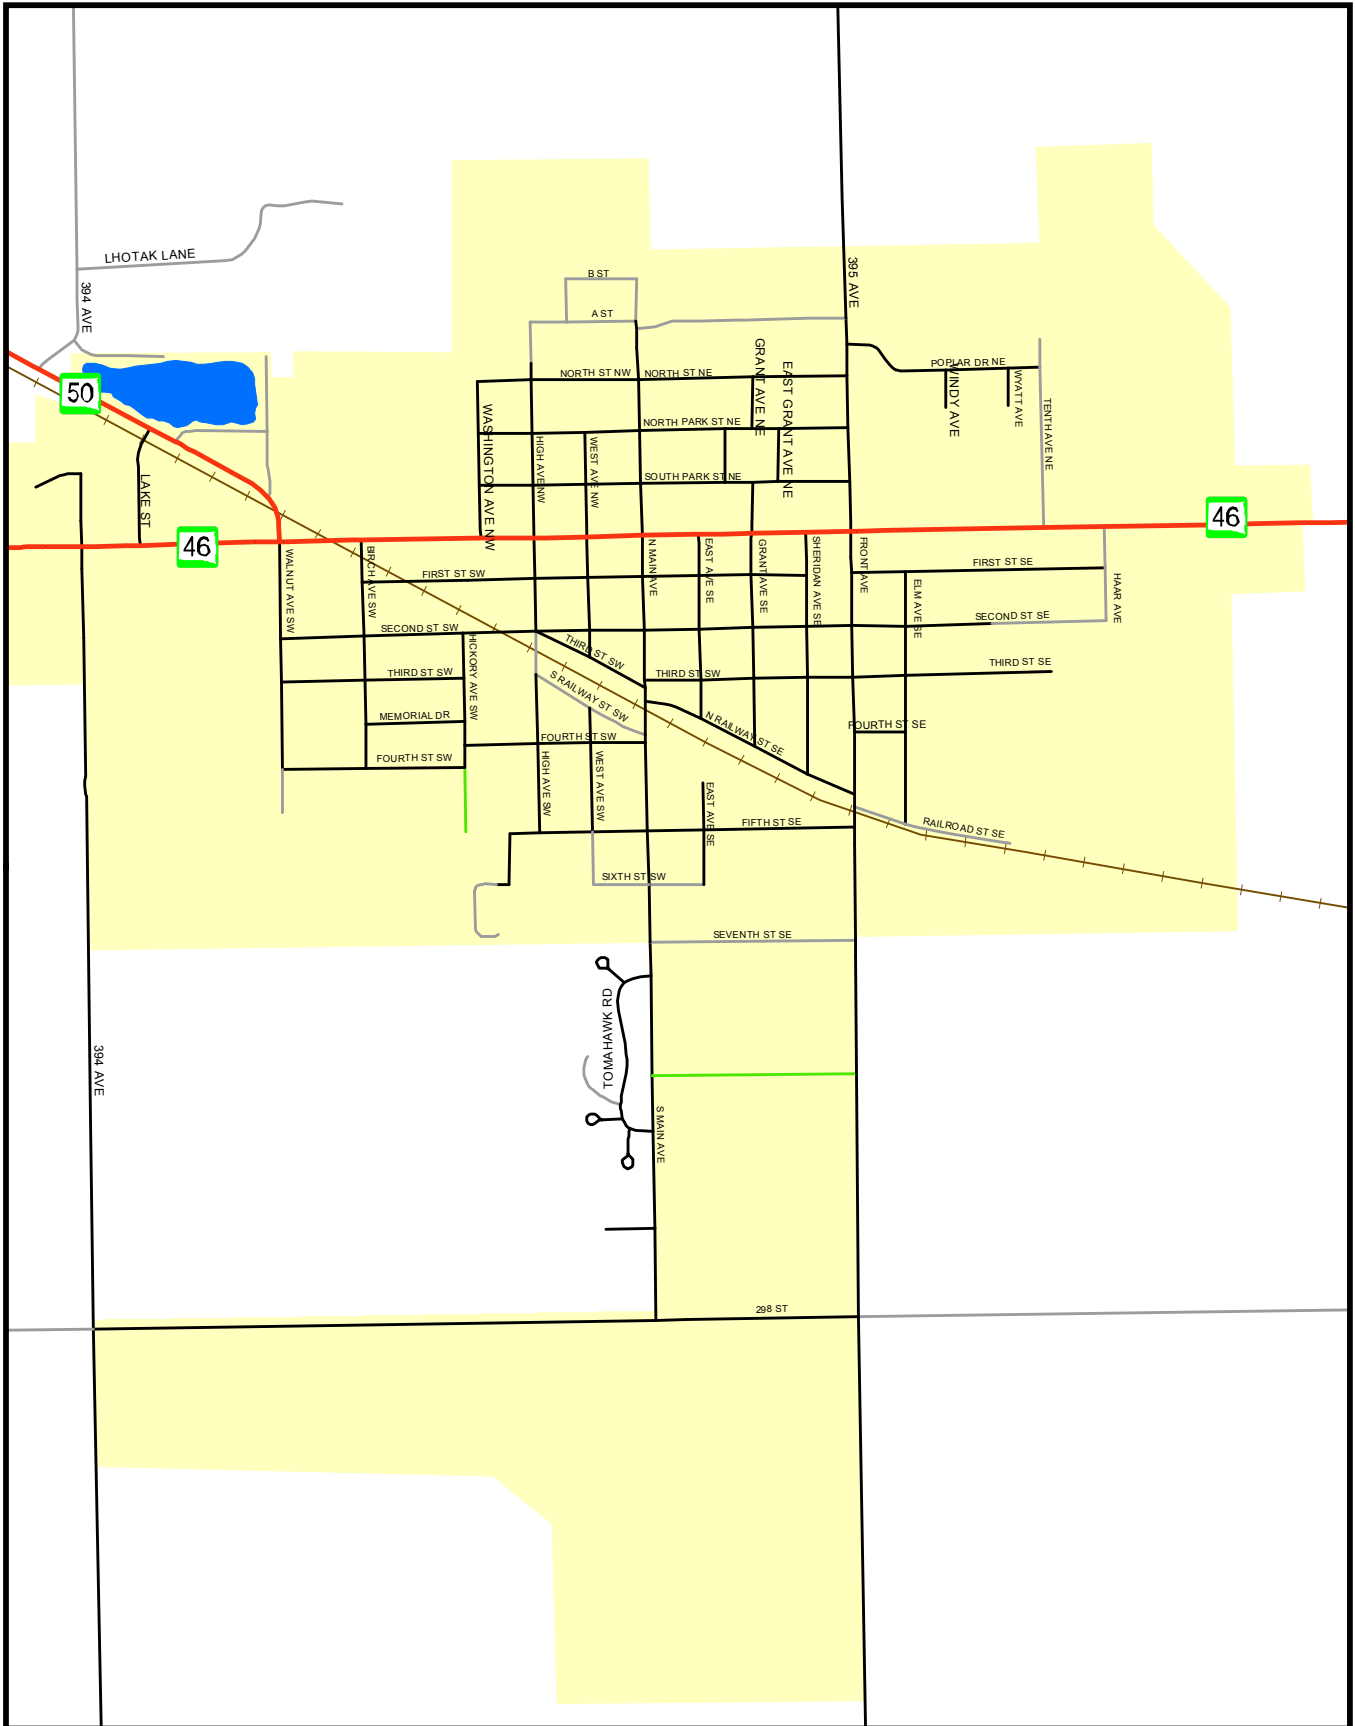

# CITY OF WAGNER

Charles Mix County, South Dakota  
Basic Road Map

### Legend

- HIGHWAY
- HARD SURFACE
- GRAVEL
- LOW MAINTENANCE
- RAILROAD
- WATER
- CITY LIMITS

This map is intended for general planning purposes only. This map may or may not accurately represent the actual conditions as they exist today. Any decisions made using this map should be field verified.

SOURCE: SDDOT GPS Road Centerline