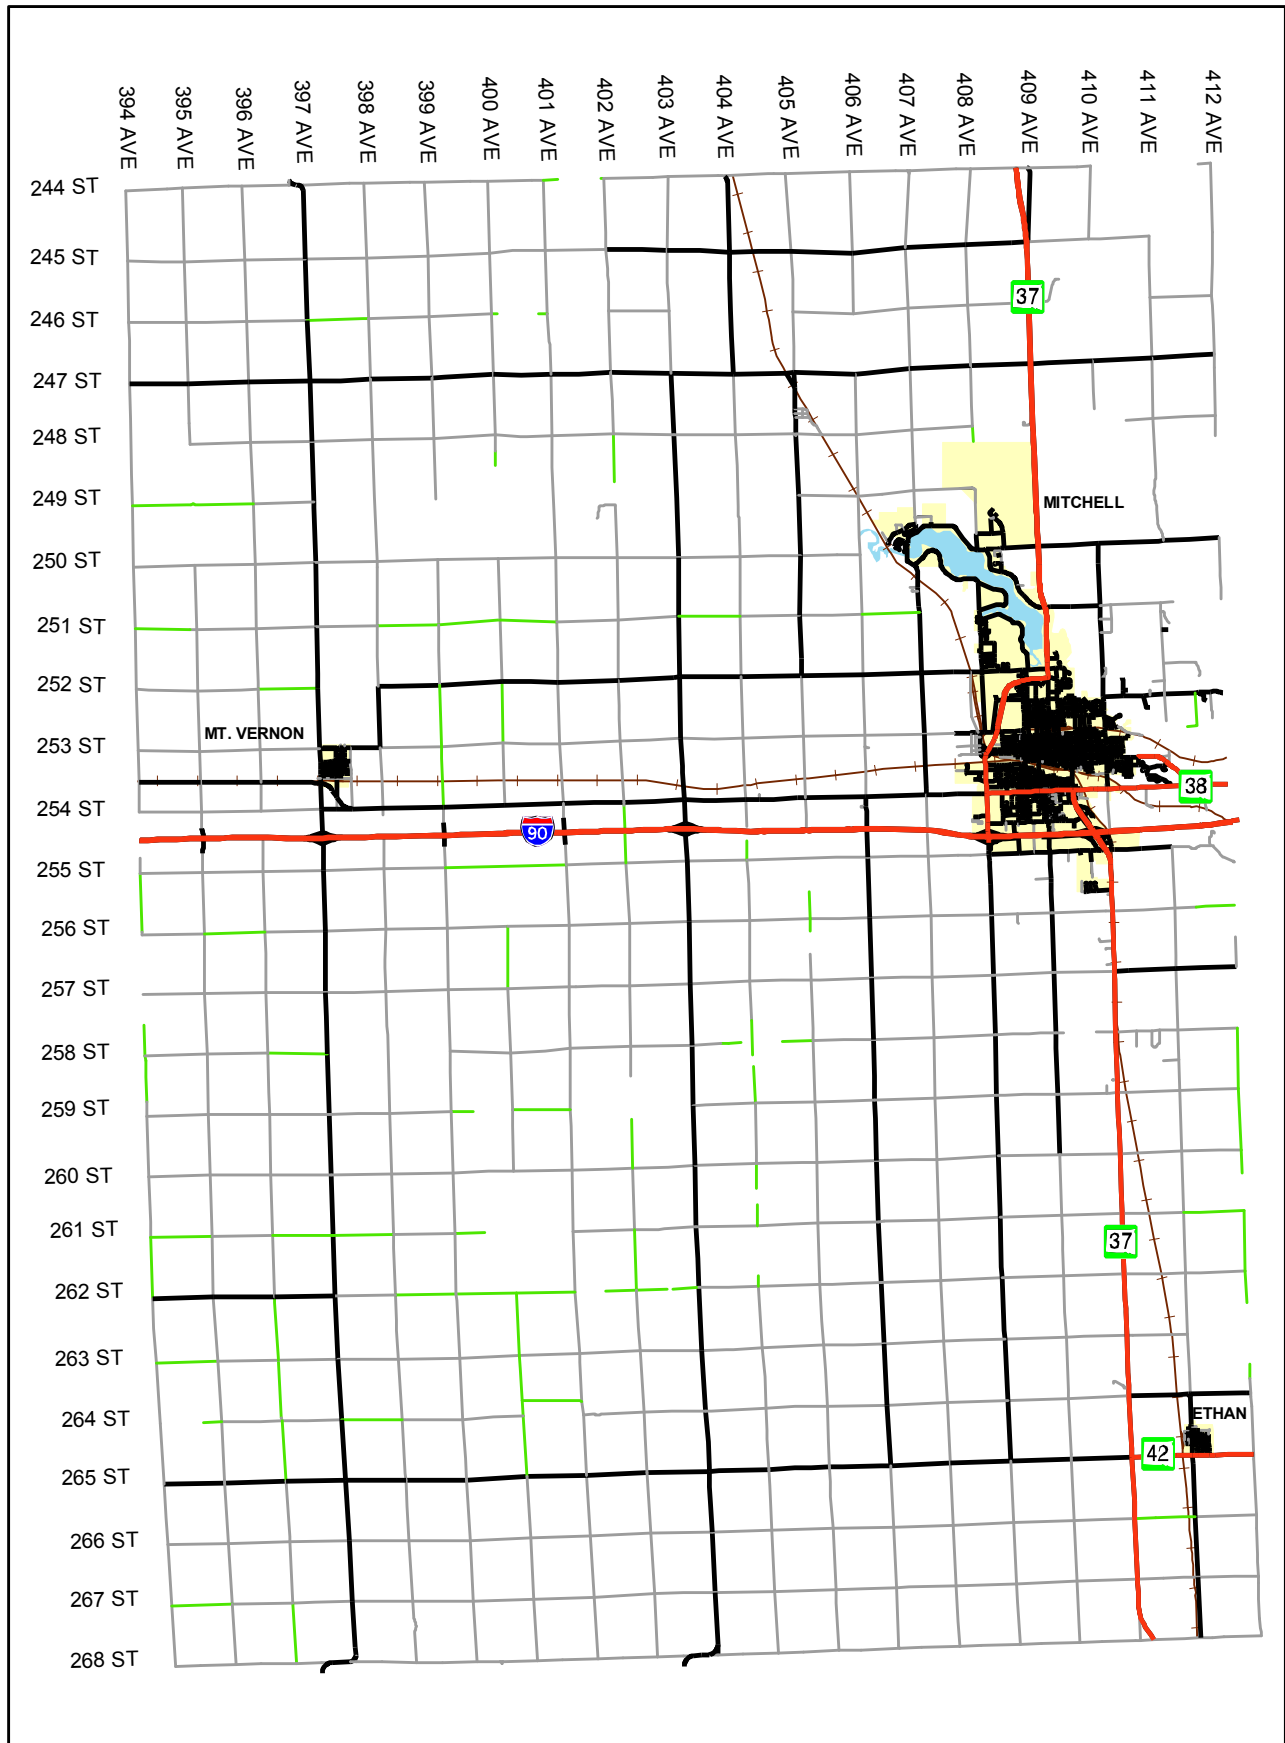

DAVISON COUNTY, SOUTH DAKOTA

Basic Highway Map

This map is intended for general planning purposes only. This map may or may not accurately represent the actual conditions as they exist today. Any decisions made using this map should be field verified.

SOURCE: SDDOT GPS Road Centerline

- Legend**
- INTERSTATE/HIGHWAY
 - HARD SURFACE
 - GRAVEL
 - LOW MAINTENANCE
 - CITY ROAD
 - RAILROAD
 - WATER
 - CITY LIMITS