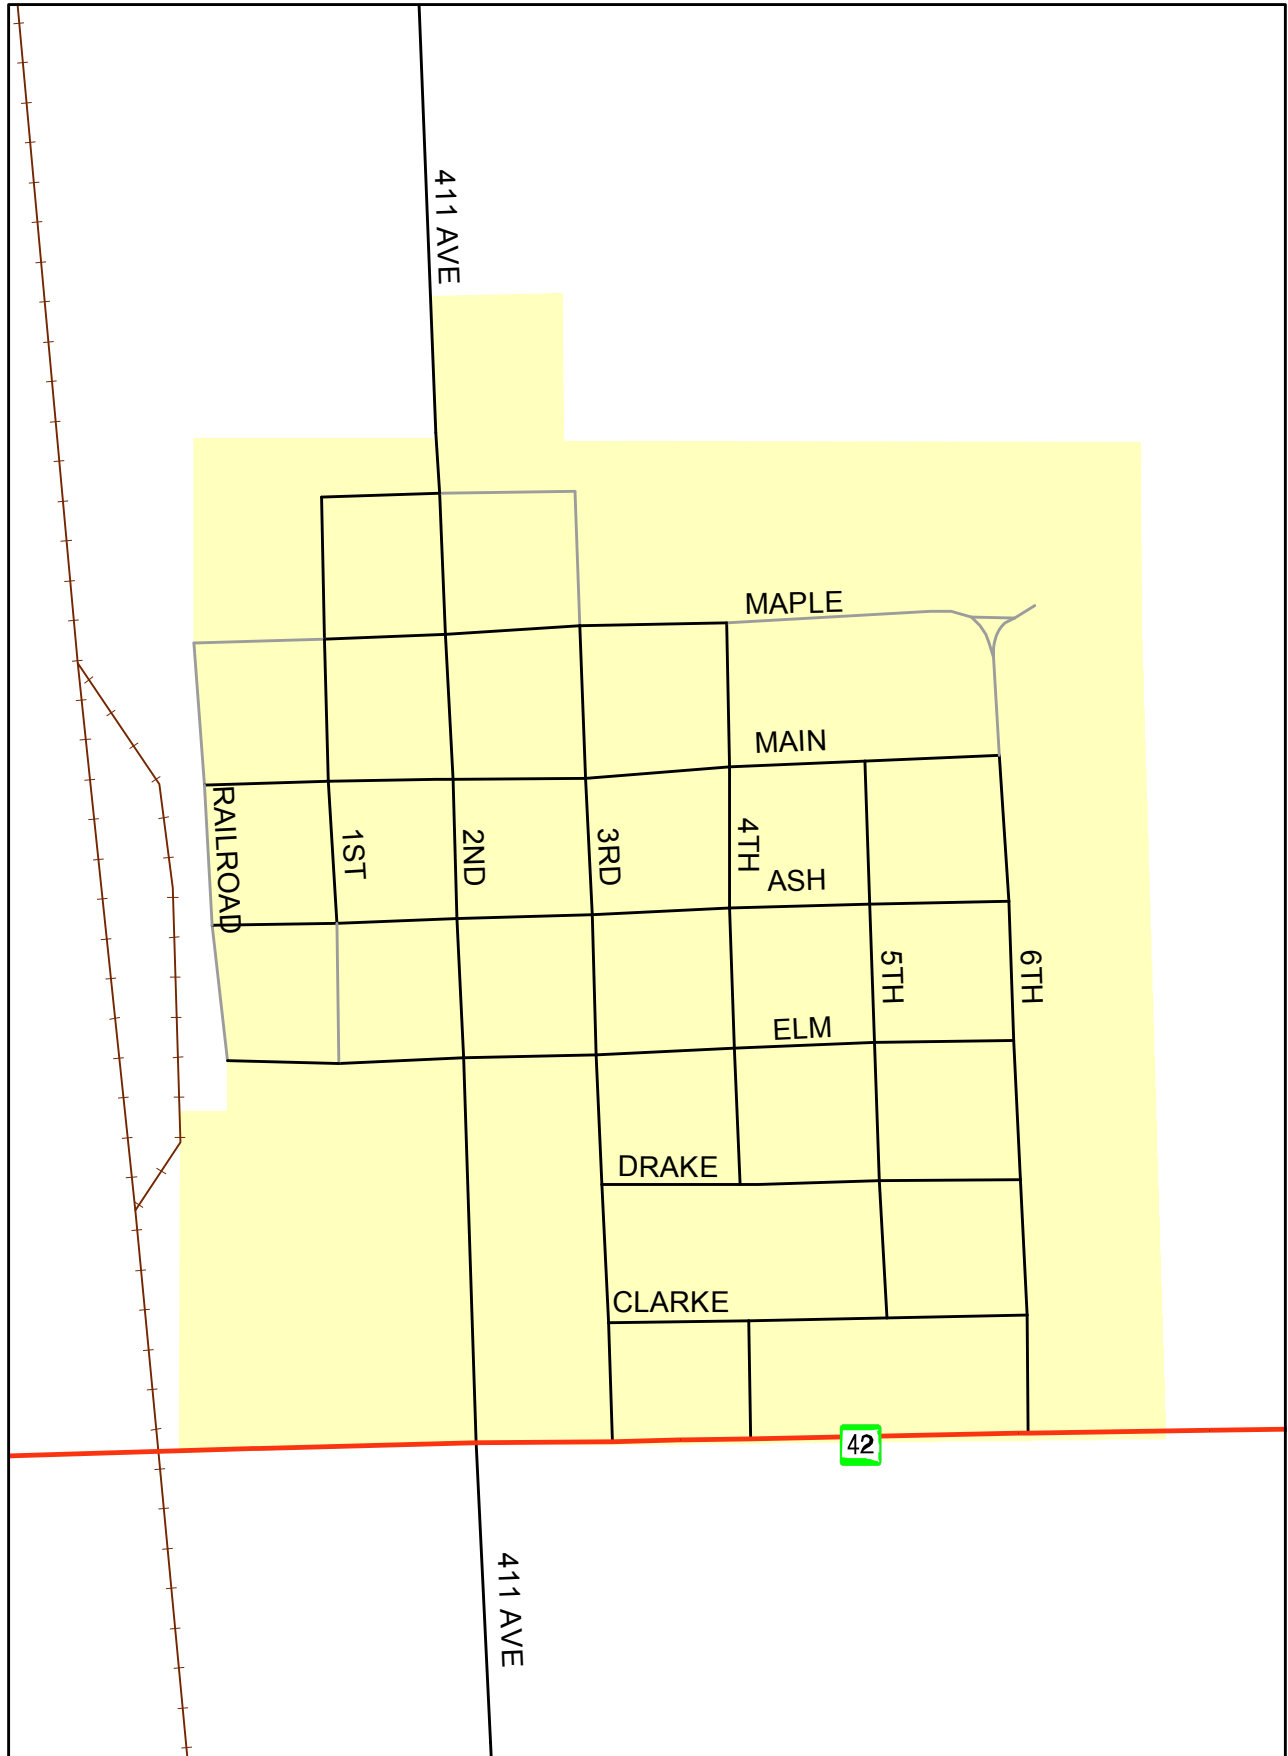

TOWN OF ETHAN

Davison County, South Dakota
Basic Road Map

This map is intended for general planning purposes only. This map may or may not accurately represent the actual conditions as they exist today. Any decisions made using this map should be field verified.

SOURCE: SDDOT GPS Road Centerline

- Legend**
- INTERSTATE/HIGHWAY
 - HARD SURFACE
 - GRAVEL
 - LOW MAINTENANCE
 - RAILROAD
 - WATER
 - CITY LIMITS