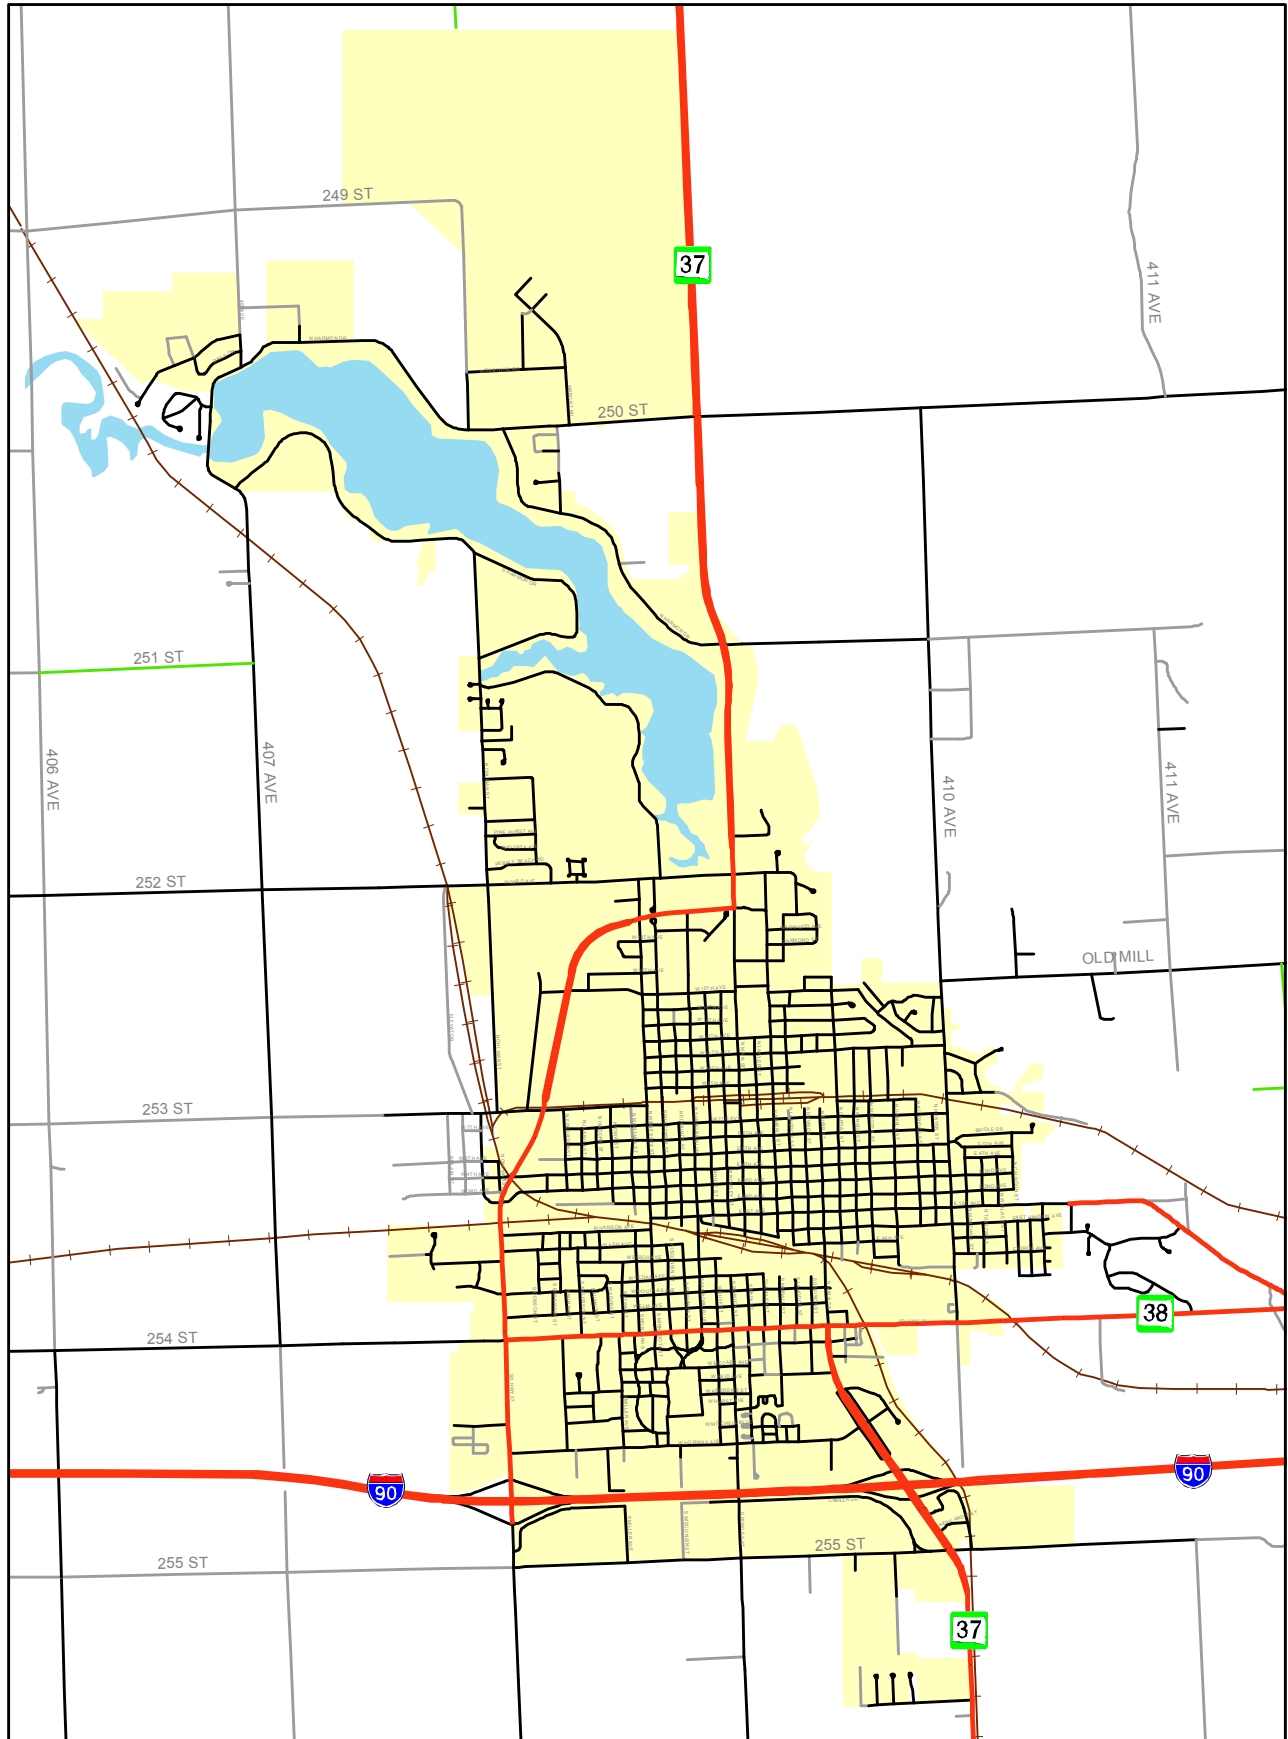

# CITY OF MITCHELL

Davison County, South Dakota  
Basic Road Map

This map is intended for general planning purposes only. This map may or may not accurately represent the actual conditions as they exist today. Any decisions made using this map should be field verified.

SOURCE: SDDOT GPS Road Centerline

### Legend

- INTERSTATE/HIGHWAY
- HARD SURFACE
- GRAVEL
- LOW MAINTENANCE
- RAILROAD
- WATER
- CITY LIMITS

0 1,450 2,900 5,800 8,700 Feet