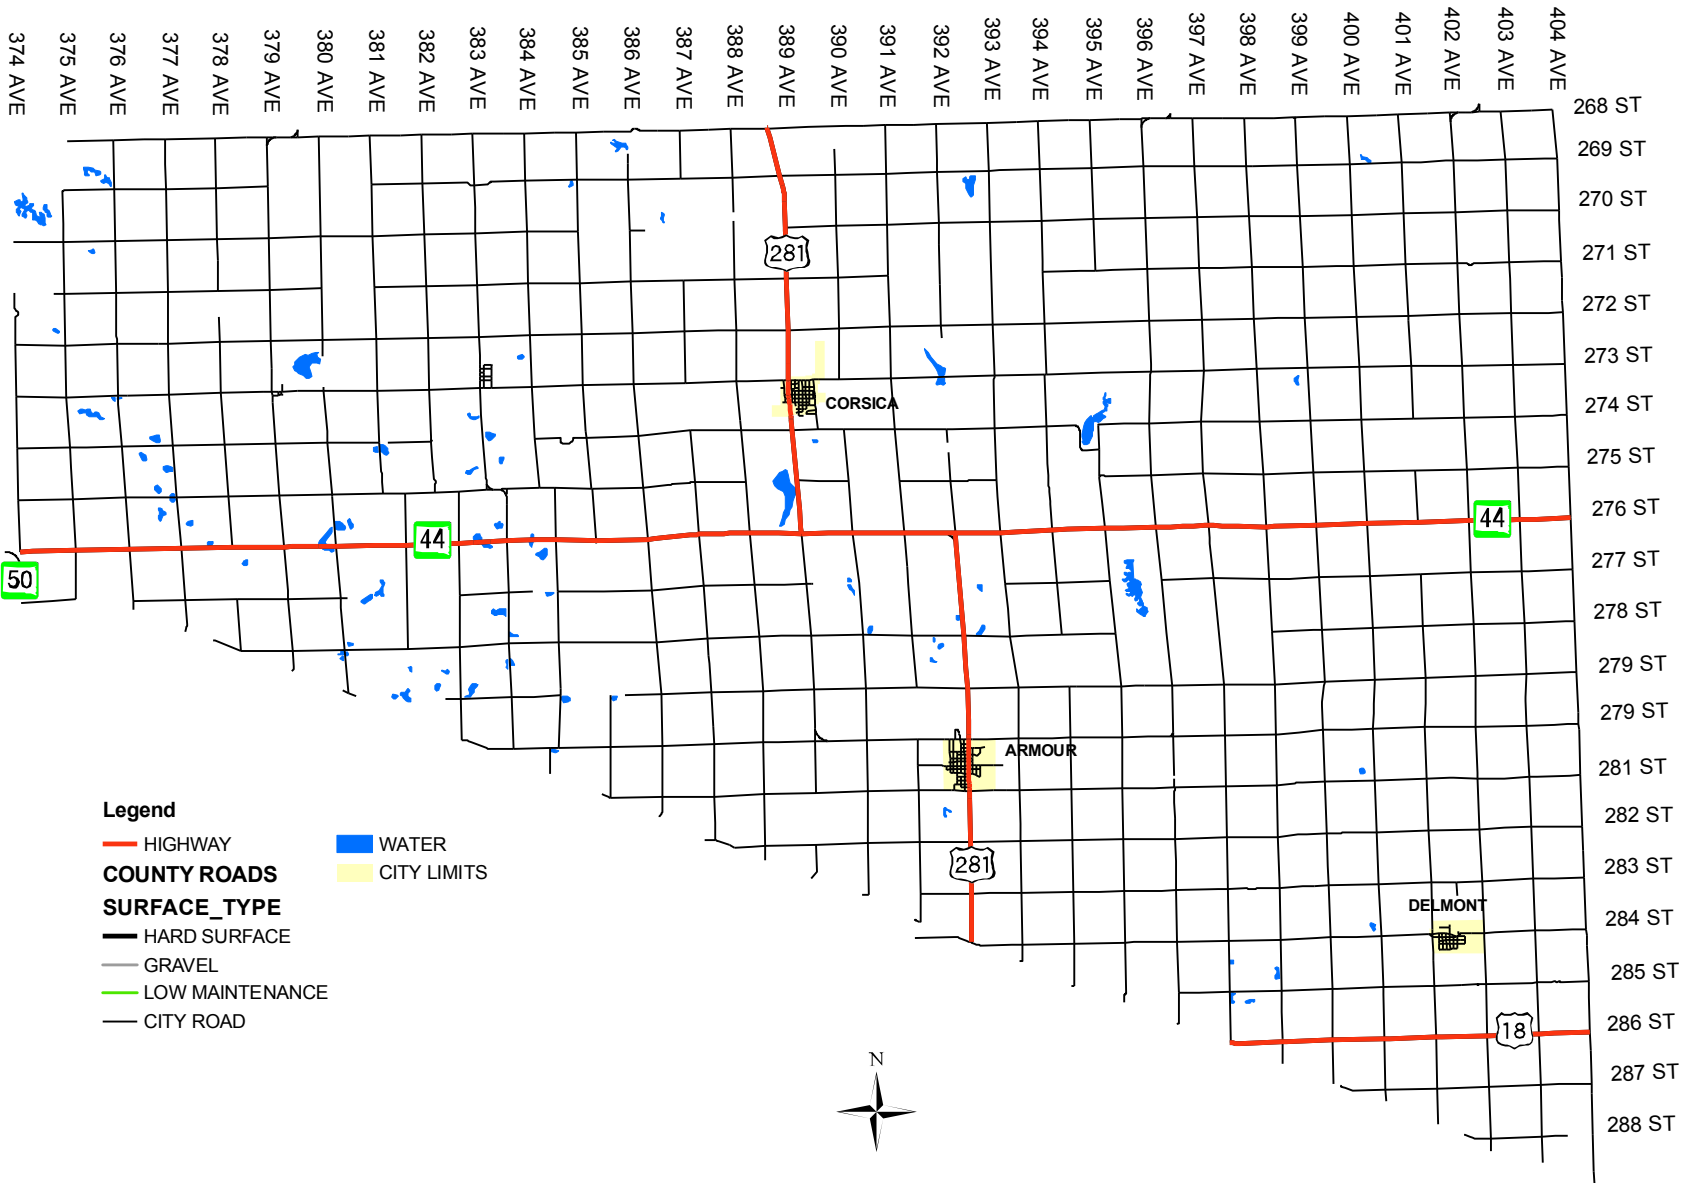

DOUGLAS COUNTY, SOUTH DAKOTA

Basic Highway Map

Legend

— HIGHWAY

■ WATER

COUNTY ROADS

■ CITY LIMITS

SURFACE_TYPE

— HARD SURFACE

— GRAVEL

— LOW MAINTENANCE

— CITY ROAD

SOURCE: SDDOT GPS Road Centerline