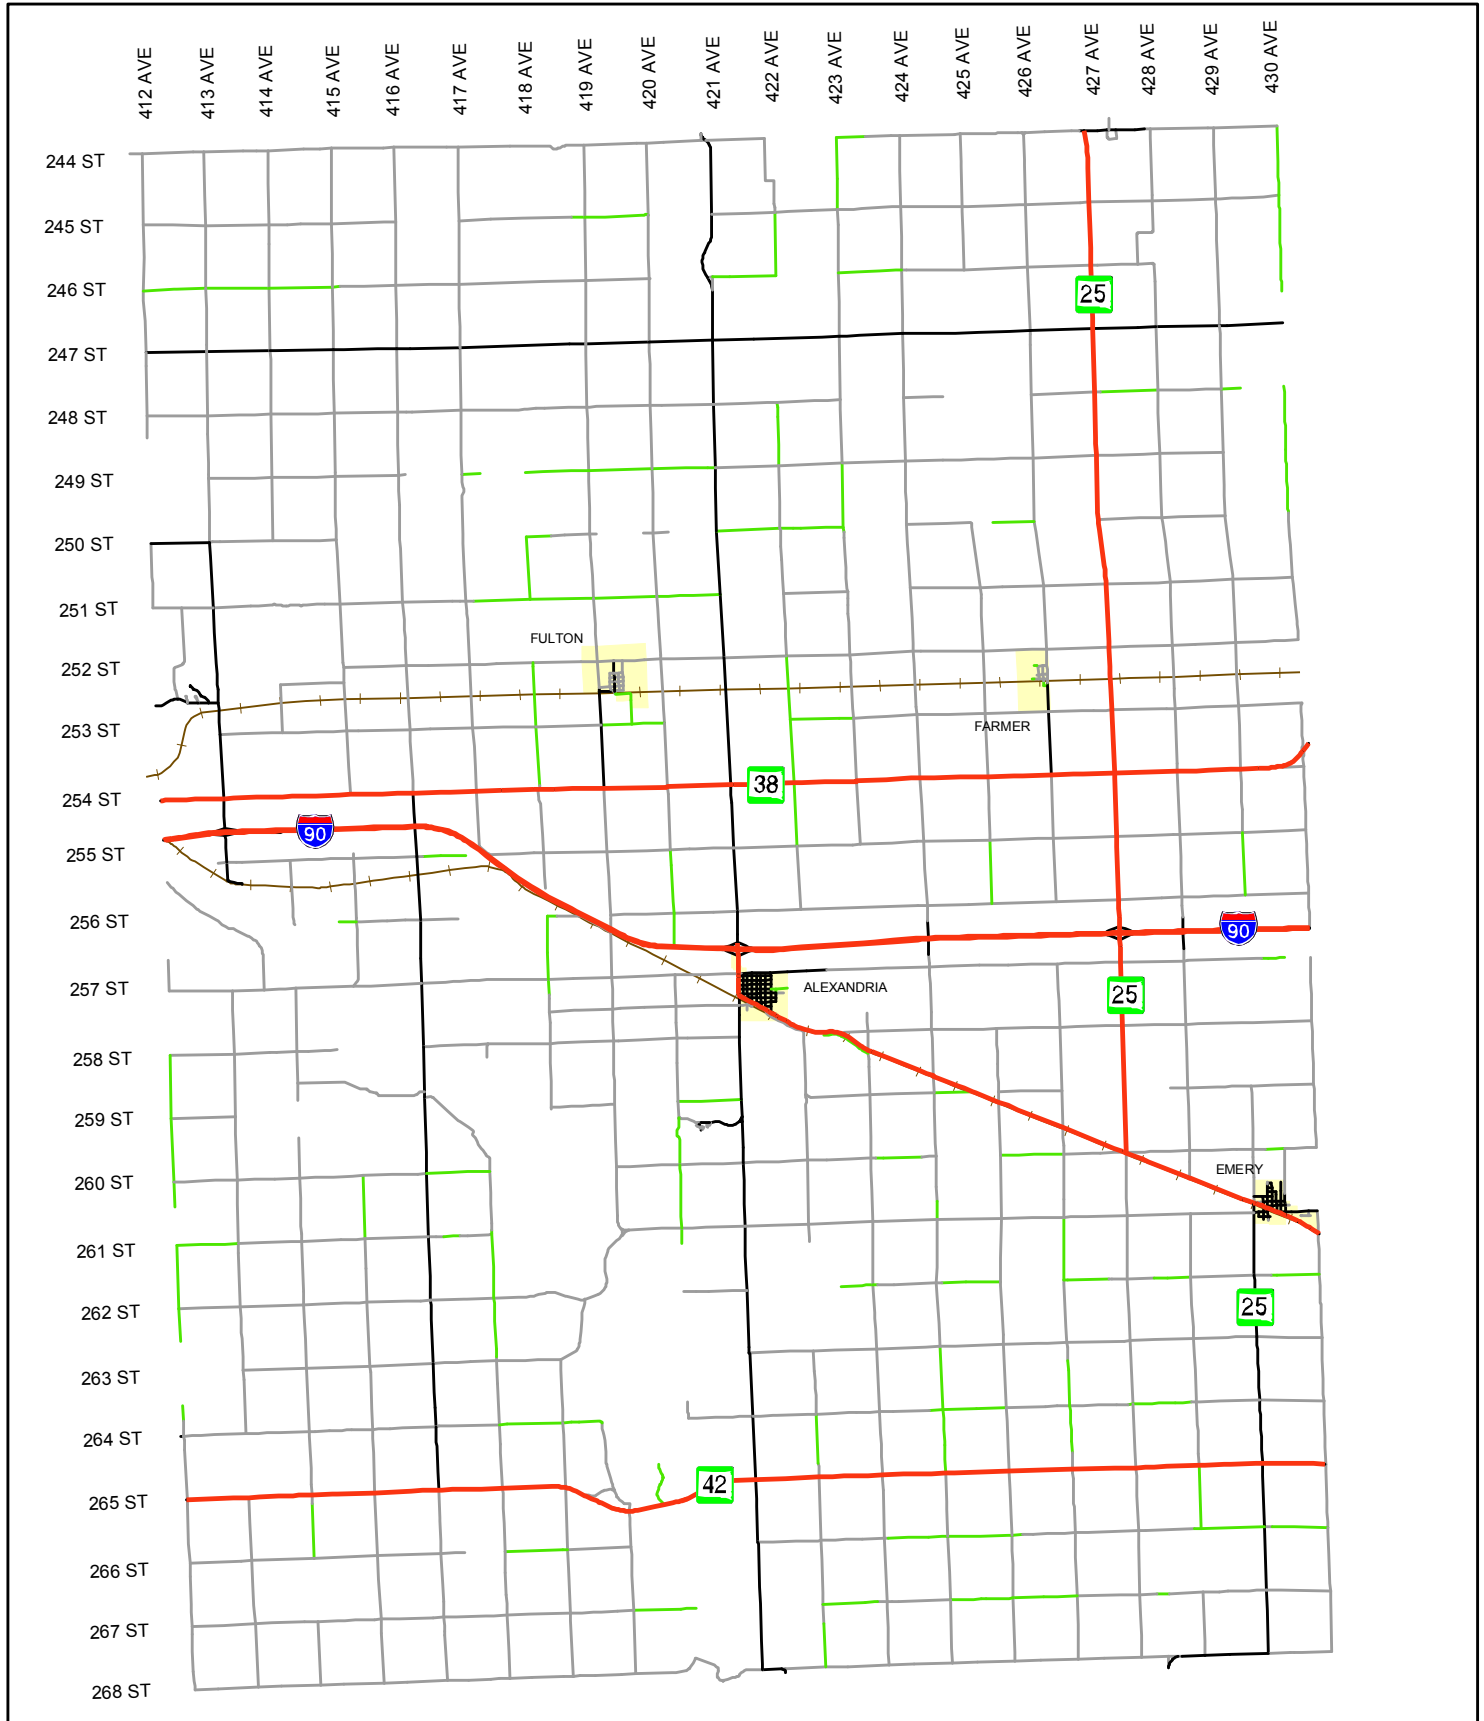

# HANSON COUNTY, SOUTH DAKOTA

## Basic Highway Map

This map is intended for general planning purposes only. This map may or may not accurately represent the actual conditions as they exist today. Any decisions made using this map should be field verified.

SOURCE: SDDOT GPS Road Centerline

### Legend

- US & STATE HIGHWAY
- HARD SURFACE
- GRAVEL
- LOW MAINTENANCE
- RAILROAD
- CITY LIMITS