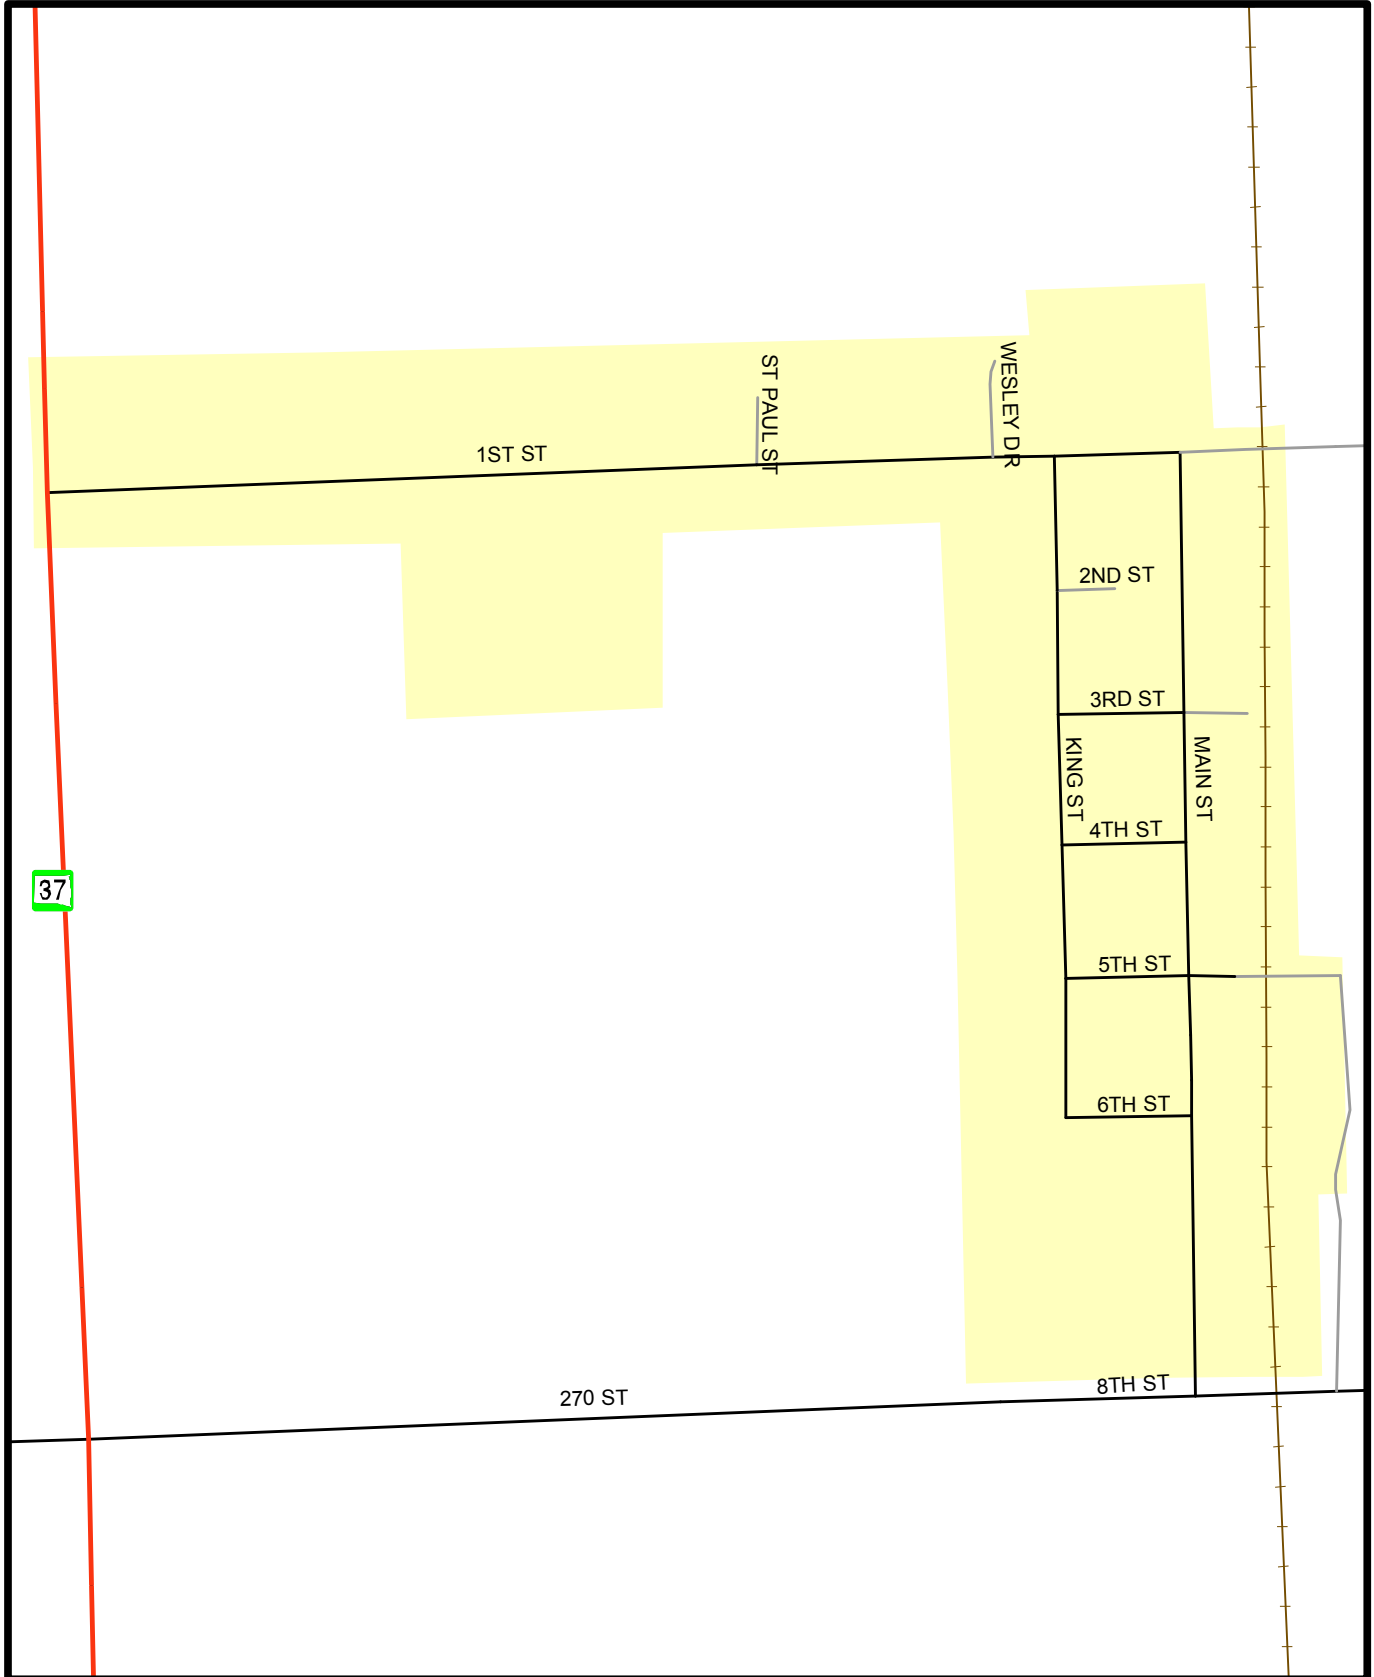

# TOWN OF DIMOCK

Hutchinson County, South Dakota  
Basic Road Map

37

This map is intended for general planning purposes only. This map may or may not accurately represent the actual conditions as they exist today. Any decisions made using this map should be field verified.

SOURCE: SDDOT GPS Road Centerline

### Legend

-  HIGHWAY
-  HARD SURFACE
-  GRAVEL
-  LOW MAINTENANCE
-  RAILROAD
-  CITY LIMITS