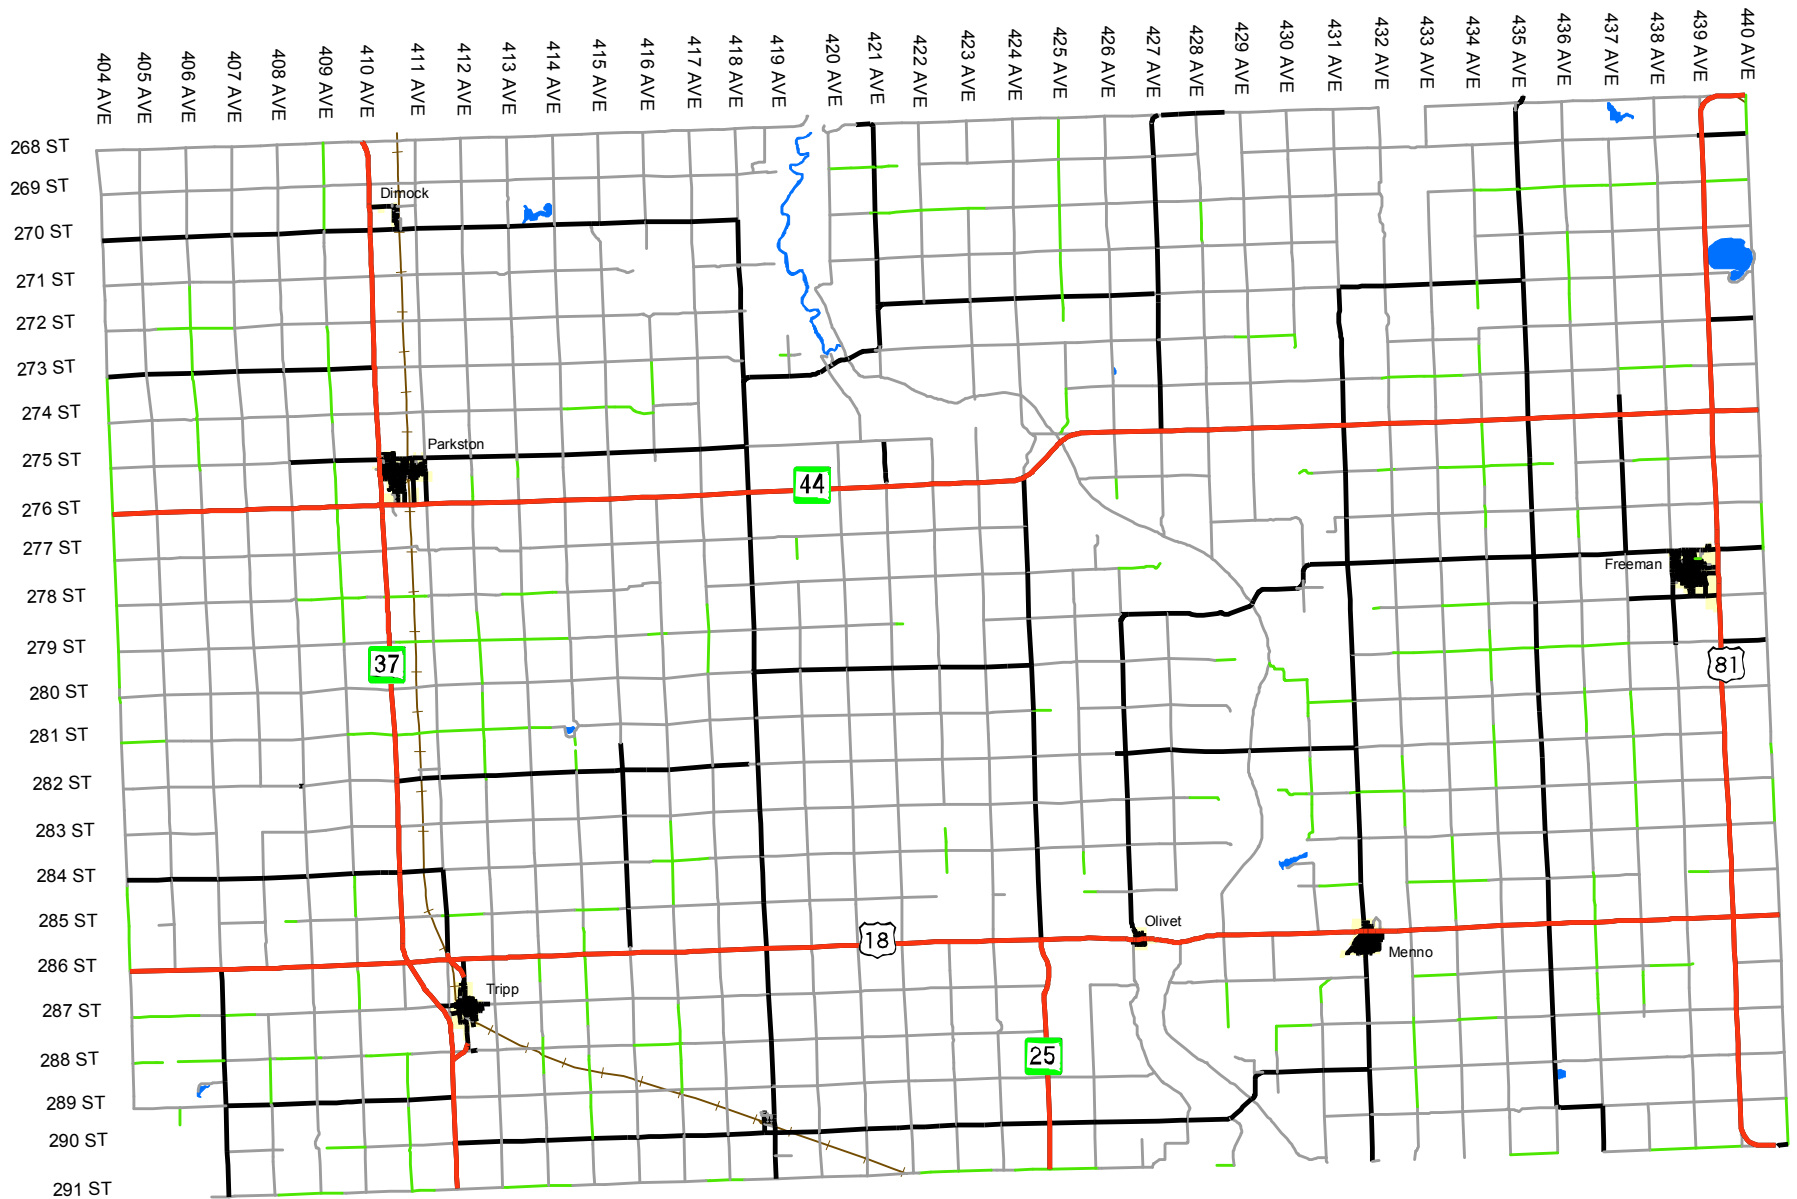

HUTCHINSON COUNTY, SOUTH DAKOTA

Basic Highway Map

- Legend**
- HIGHWAY
 - HARD SURFACE
 - GRAVEL
 - LOW MAINTENANCE
 - CITY ROAD
 - RAILROAD
 - WATER
 - CITY LIMITS

This map is intended for general planning purposes only. This map may or may not accurately represent the actual conditions as they exist today. Any decisions made using this map should be field verified.

SOURCE: SDDOT GPS Road Centerline