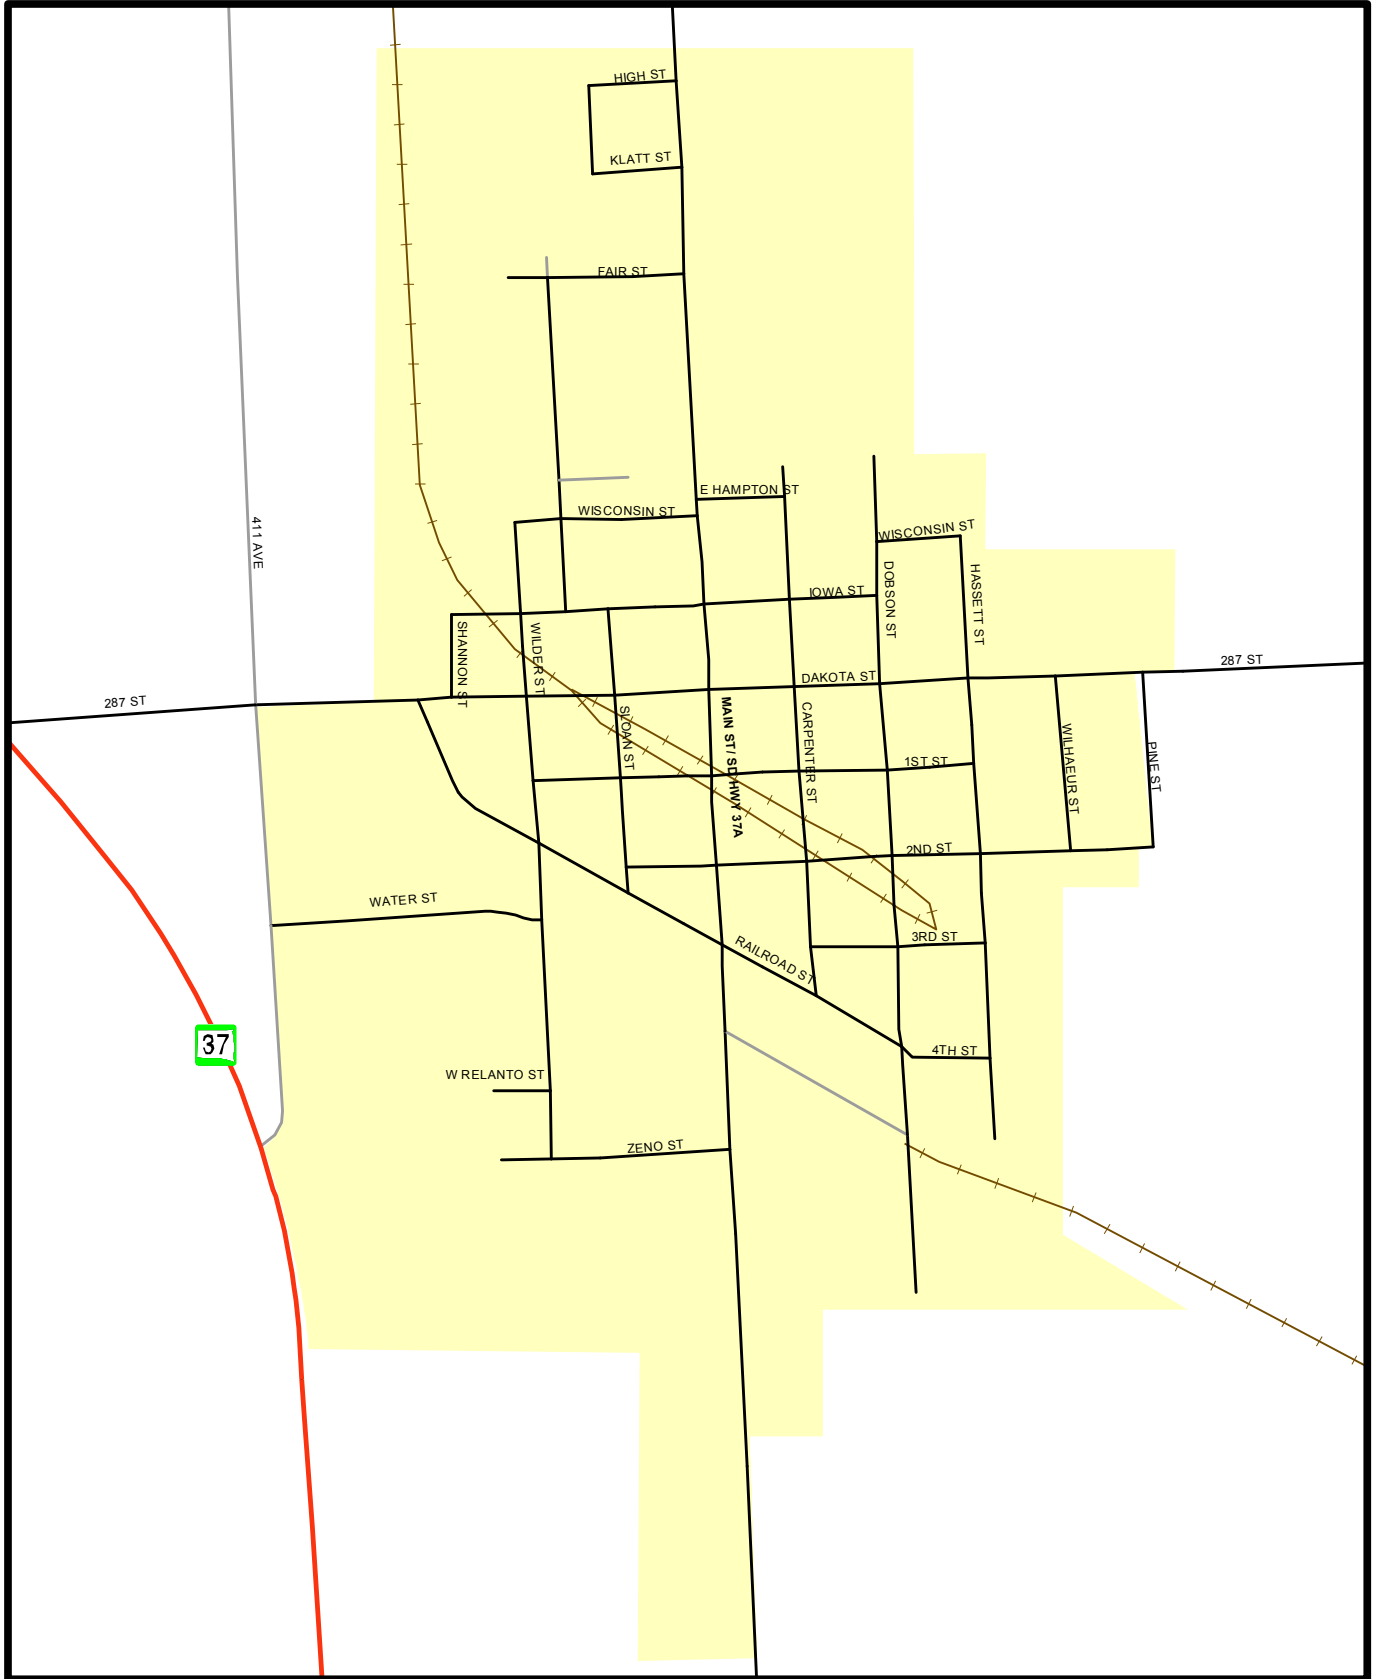

CITY OF TRIPP

Hutchinson County, South Dakota
Basic Road Map

SOURCE: SDDOT GPS Road Centerline

Legend

- HIGHWAY
- HARD SURFACE
- GRAVEL
- LOW MAINTENANCE
- RAILROAD
- CITY LIMITS