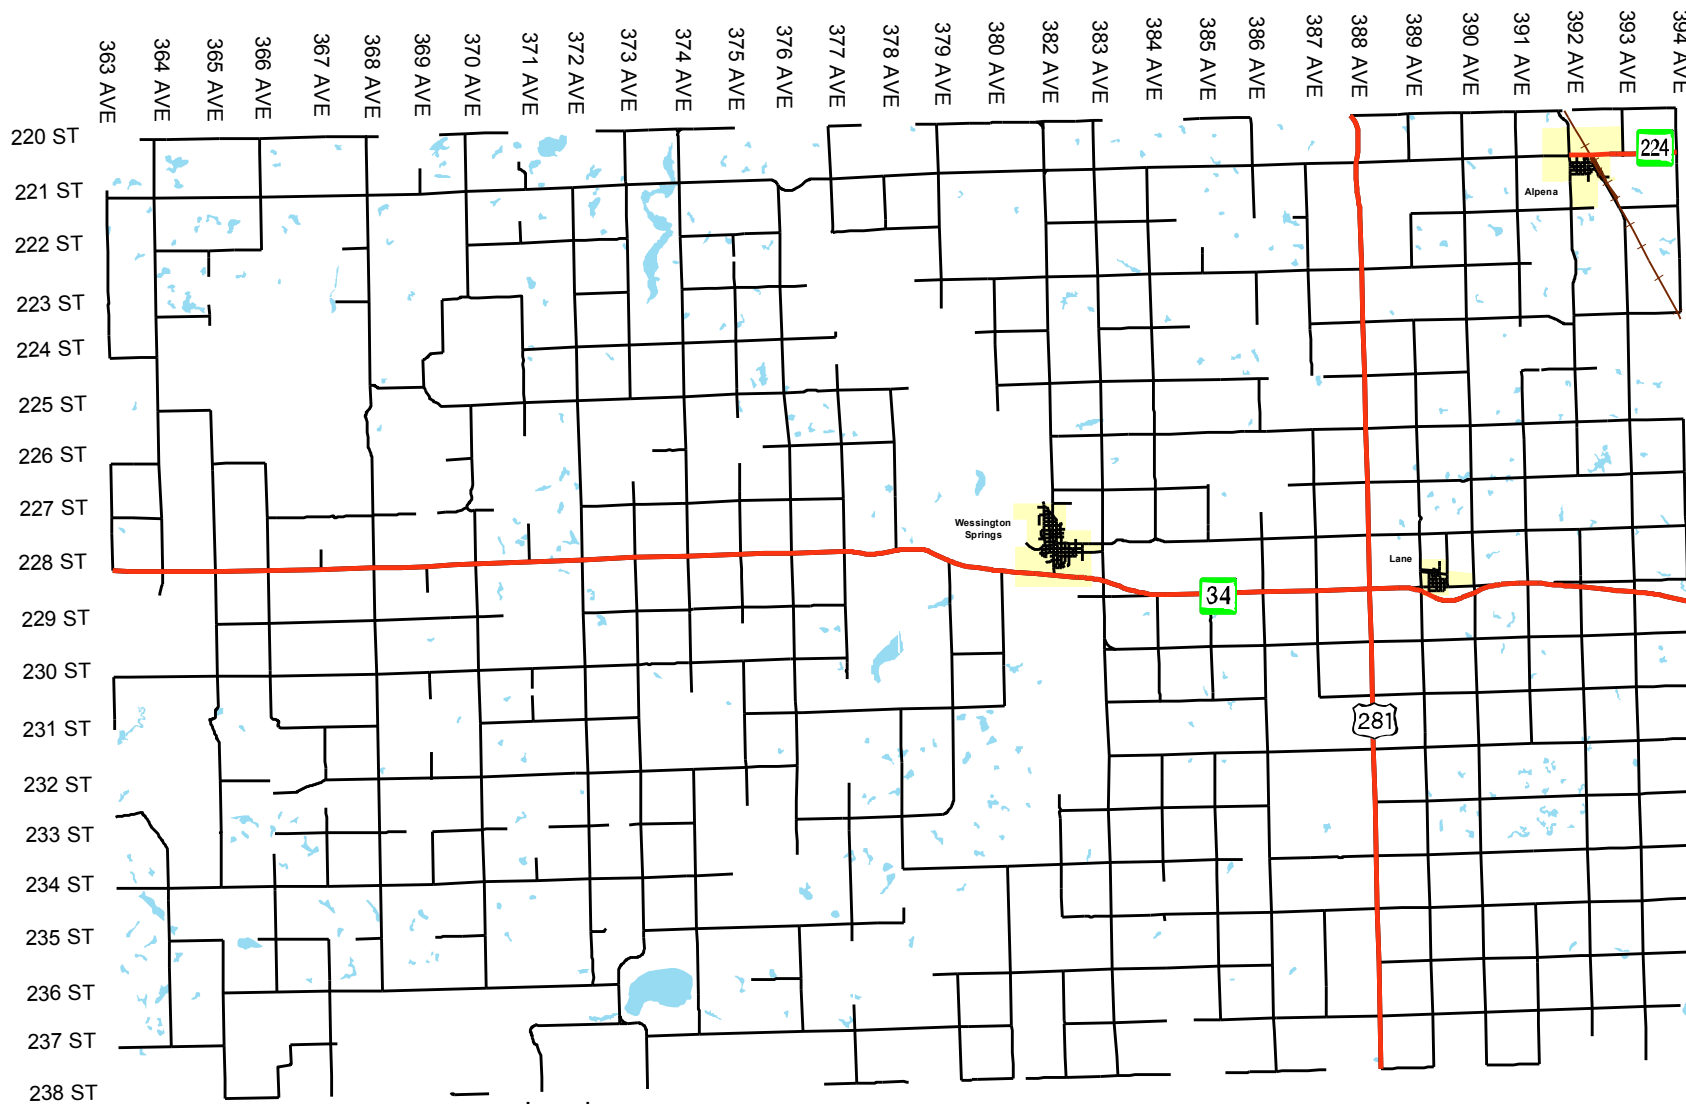

Jerauld County, South Dakota Basic Road Map

Legend

- HIGHWAY
- —+— RAILROAD
- HARD SURFACE
- GRAVEL
- LOW MAINTENANCE
- CITY ROAD
- WATER
- CITY LIMIT

SOURCE: SDDOT GPS Road Centerline