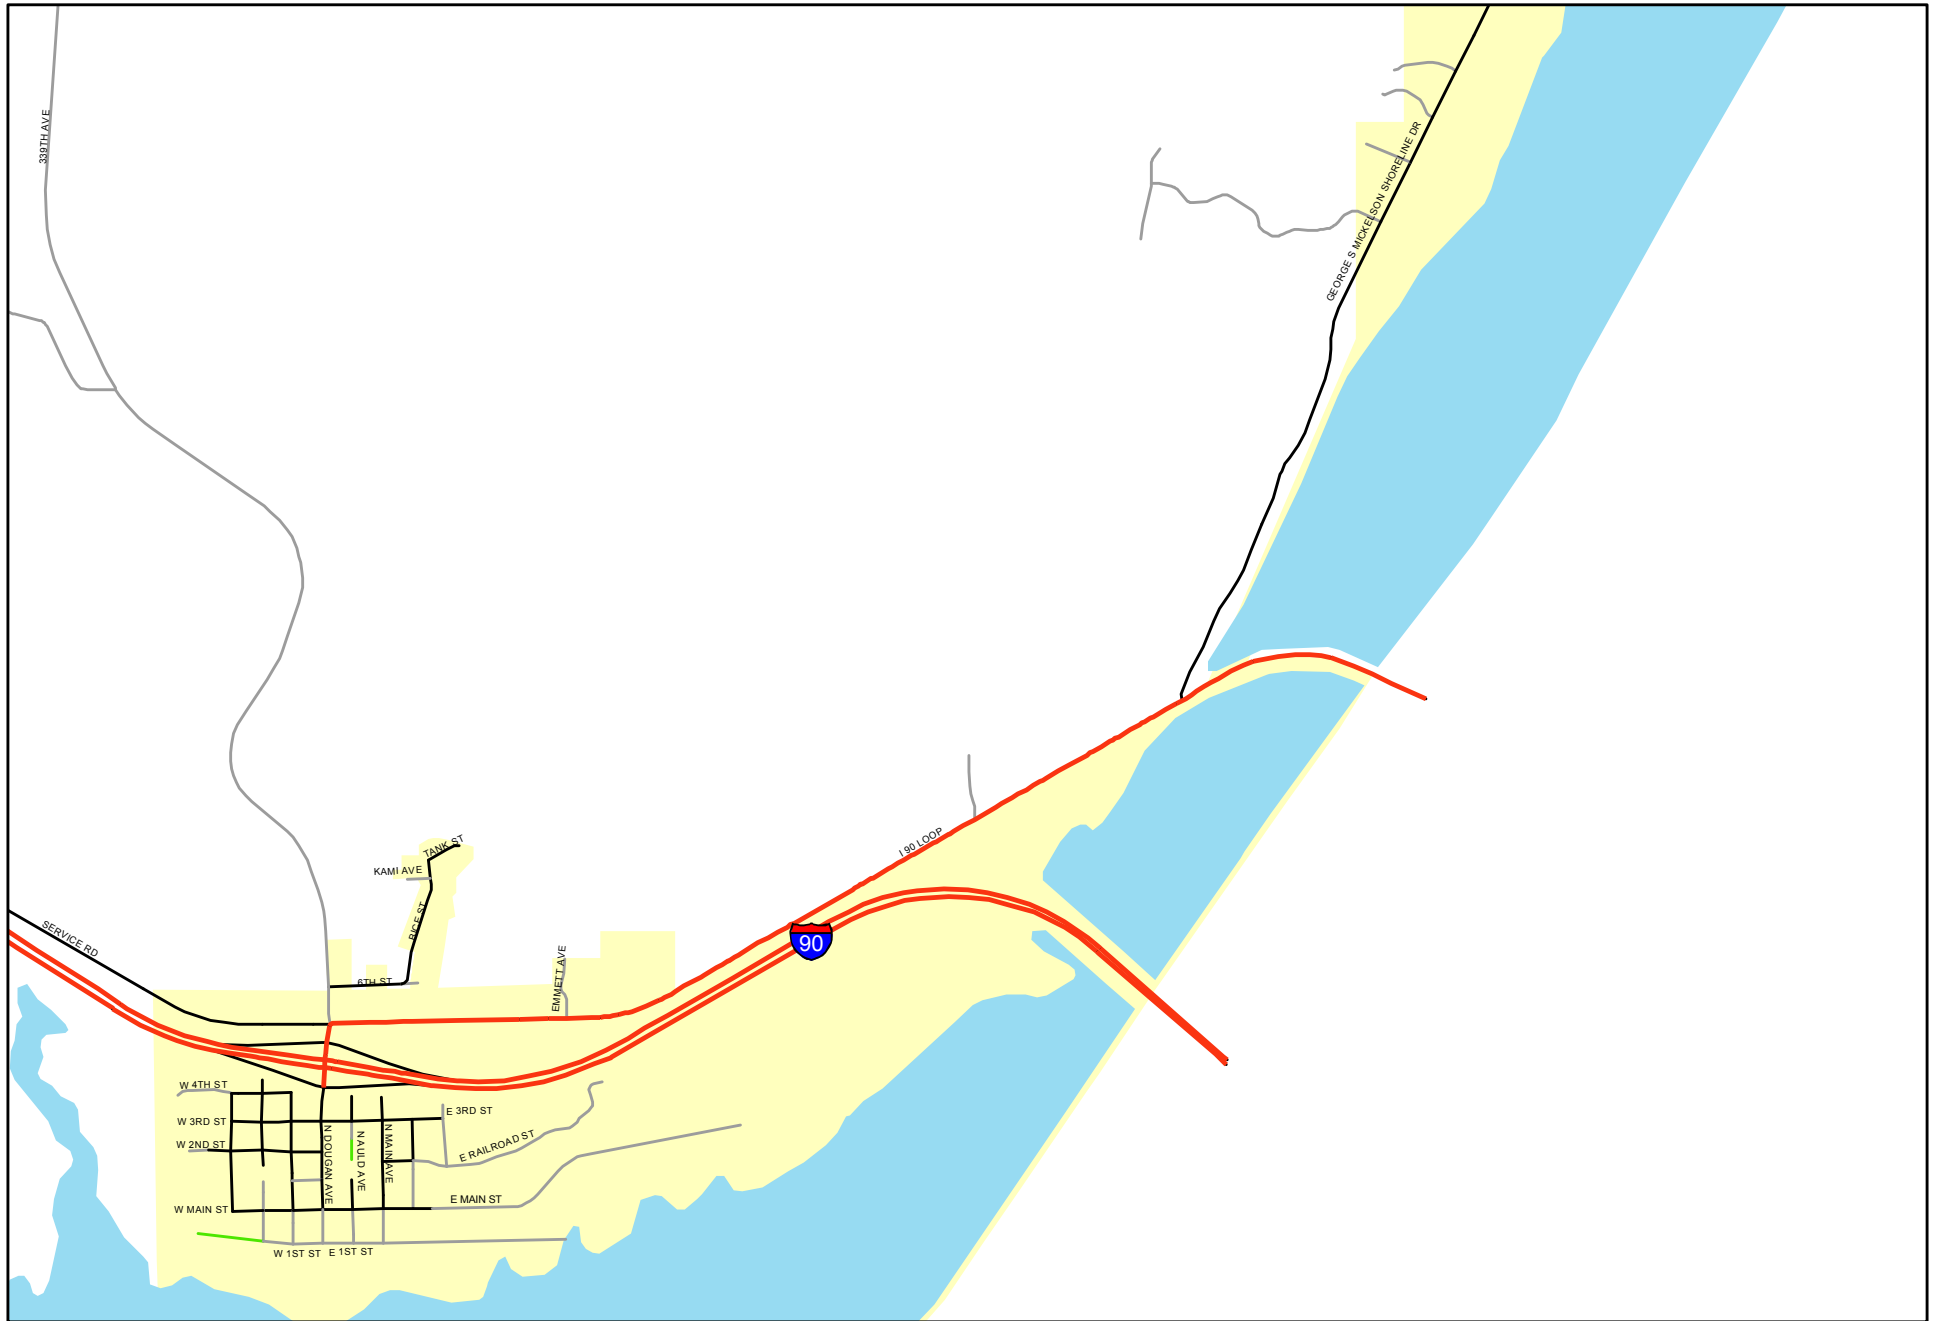

TOWN OF OACOMA

Lyman County, South Dakota
Basic Road Map

SOURCE: SDDOT GPS Road Centerline

Legend

- INTERSTATE/HIGHWAY
- HARD SURFACE
- GRAVEL
- LOW MAINTENANCE
- WATER
- CITY LIMIT