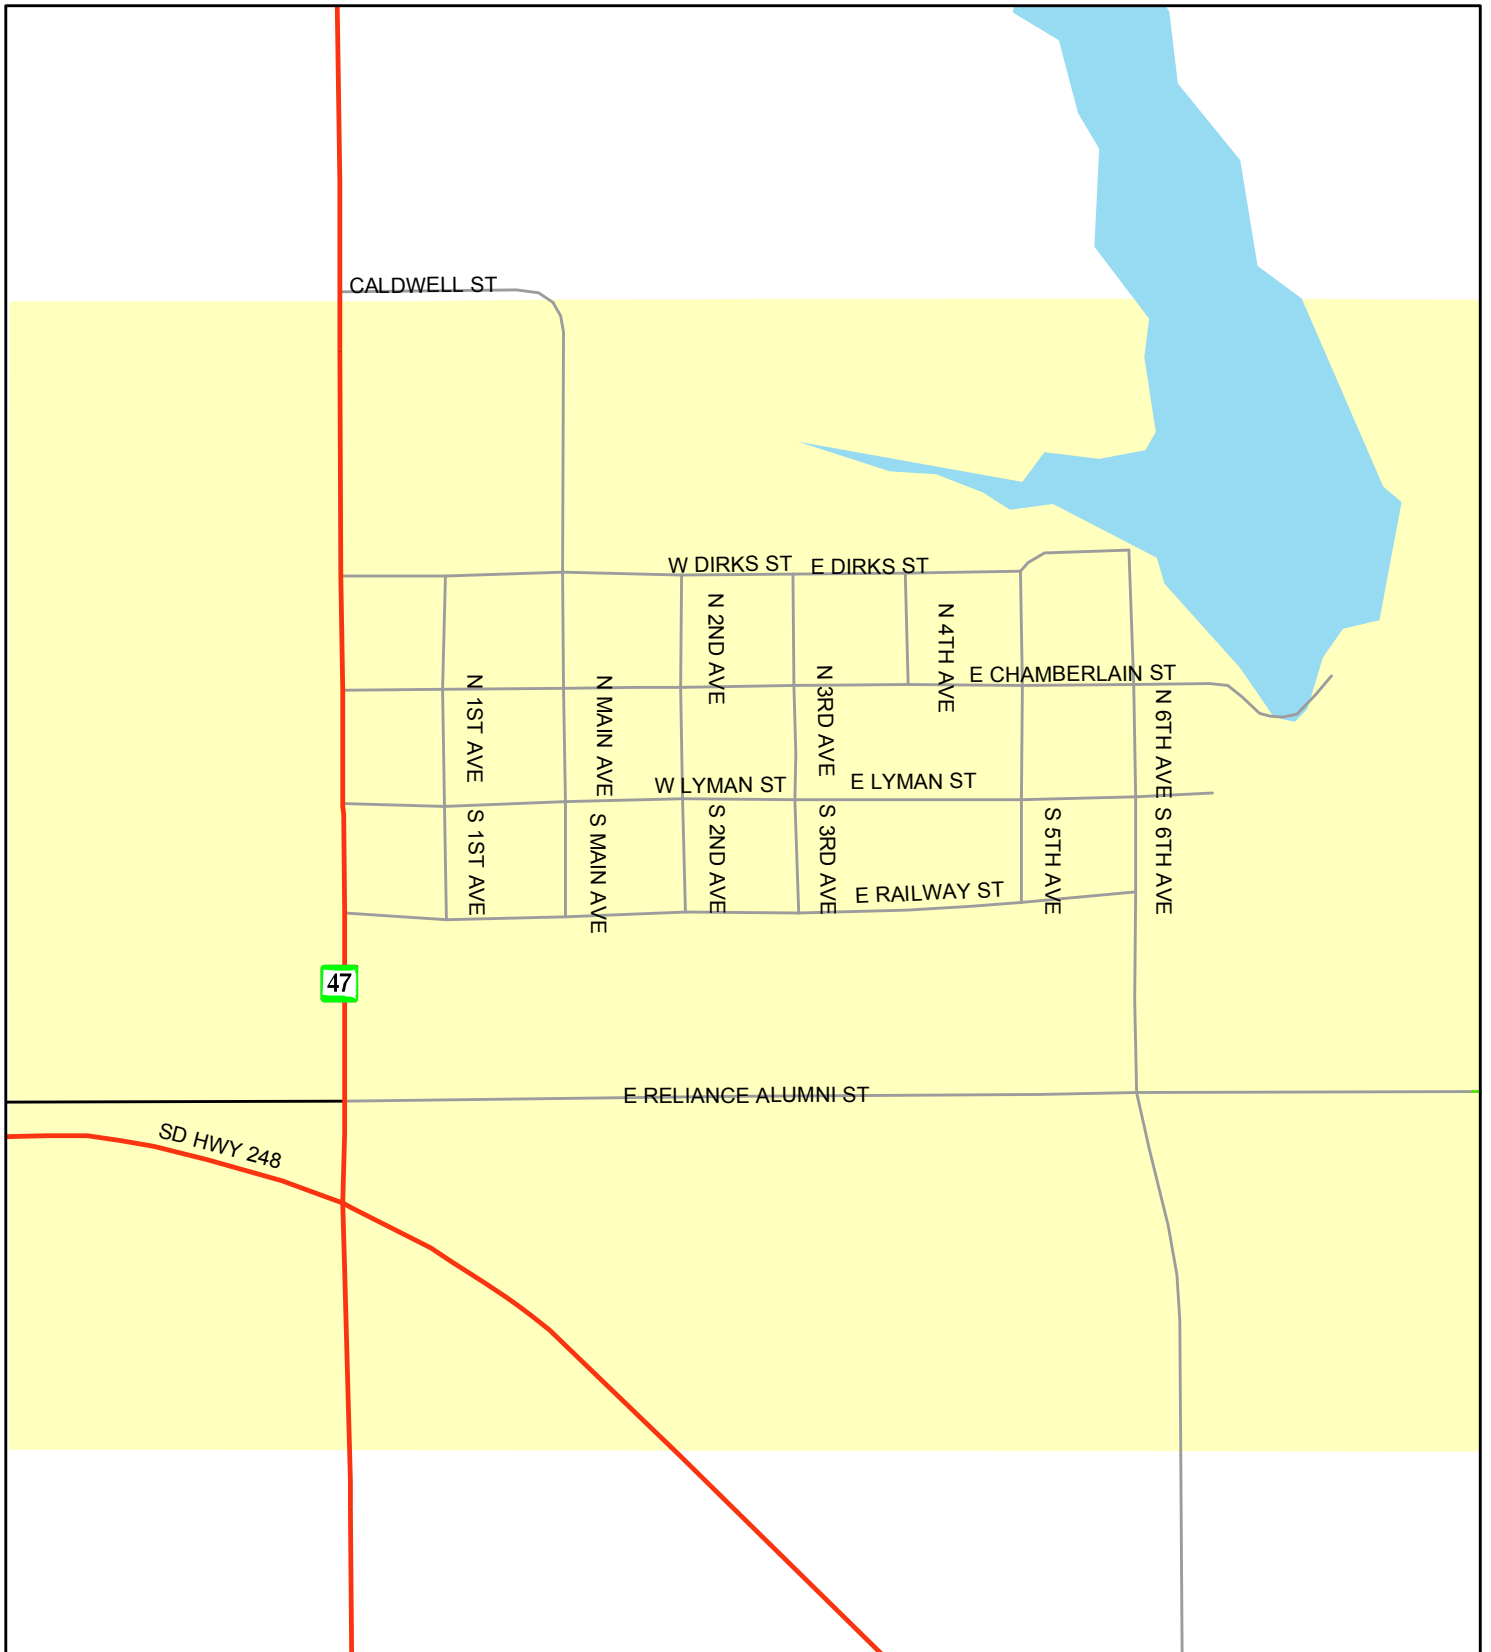

TOWN OF RELIANCE

Lyman County, South Dakota

Basic Road Map

Legend

- INTERSTATE/HIGHWAY
- HARD SURFACE
- GRAVEL
- LOW MAINTENANCE
- WATER
- CITY LIMIT

This map is intended for general planning purposes only. This map may or may not accurately represent the actual conditions as they exist today. Any decisions made using this map should be field verified.

SOURCE: SDDOT GPS Road Centerline