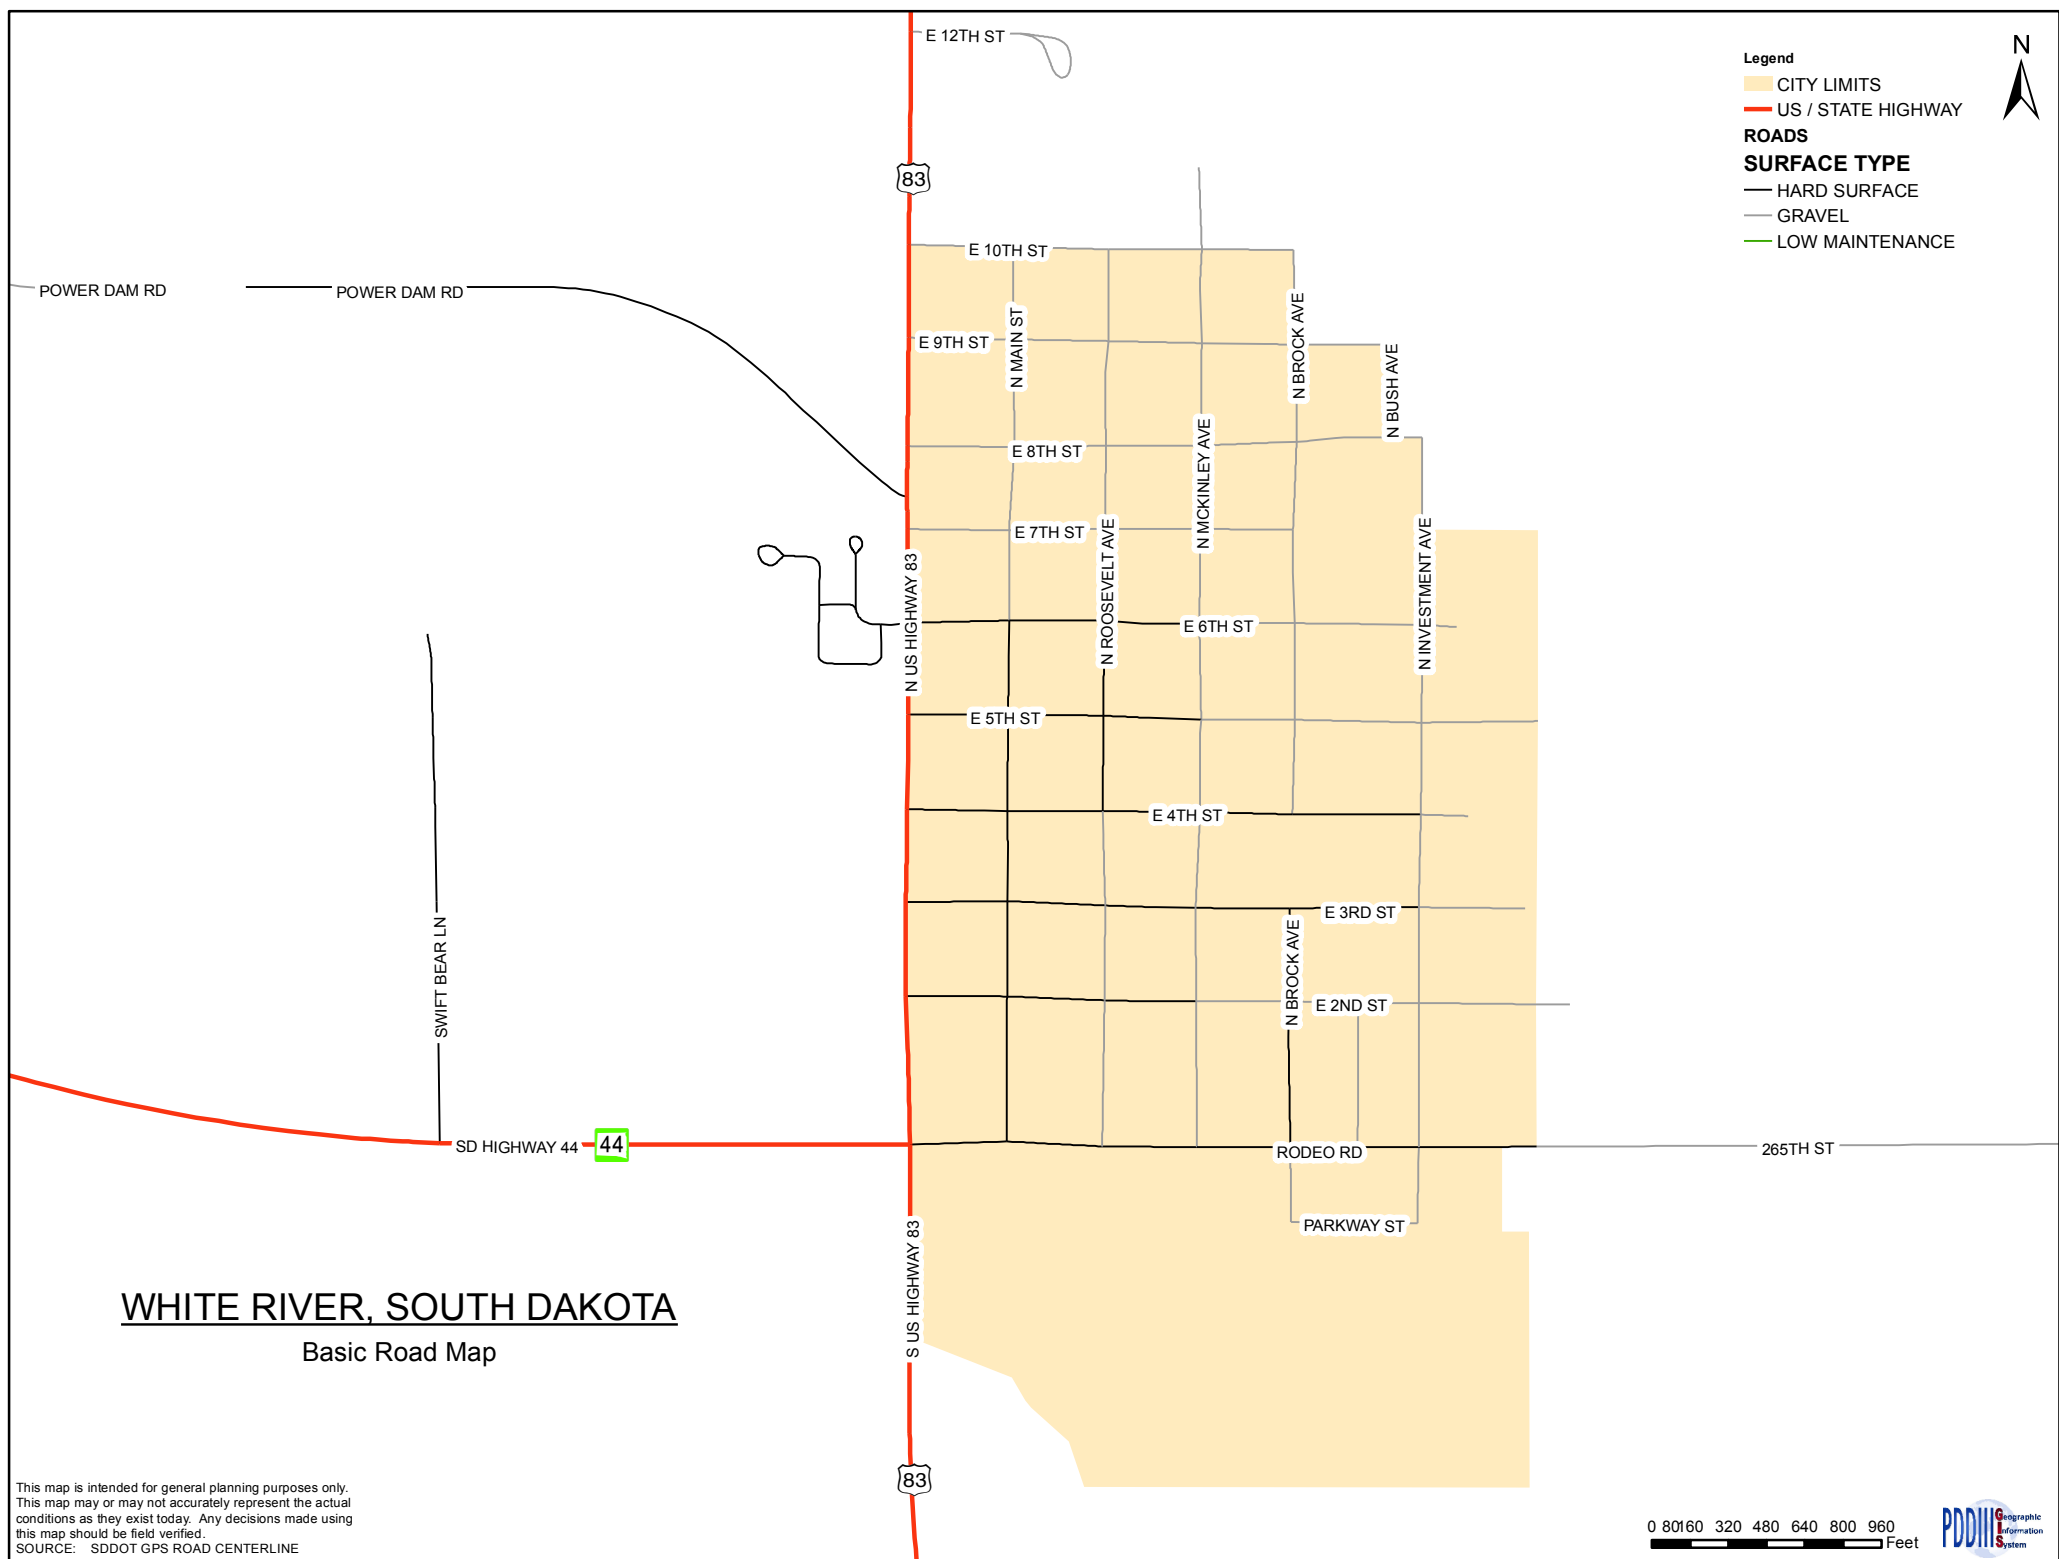

- Legend**
- CITY LIMITS
 - US / STATE HIGHWAY
 - ROADS**
 - SURFACE TYPE**
 - HARD SURFACE
 - GRAVEL
 - LOW MAINTENANCE

WHITE RIVER, SOUTH DAKOTA

Basic Road Map

This map is intended for general planning purposes only. This map may or may not accurately represent the actual conditions as they exist today. Any decisions made using this map should be field verified.
SOURCE: SDDOT GPS ROAD CENTERLINE

0 80160 320 480 640 800 960 Feet