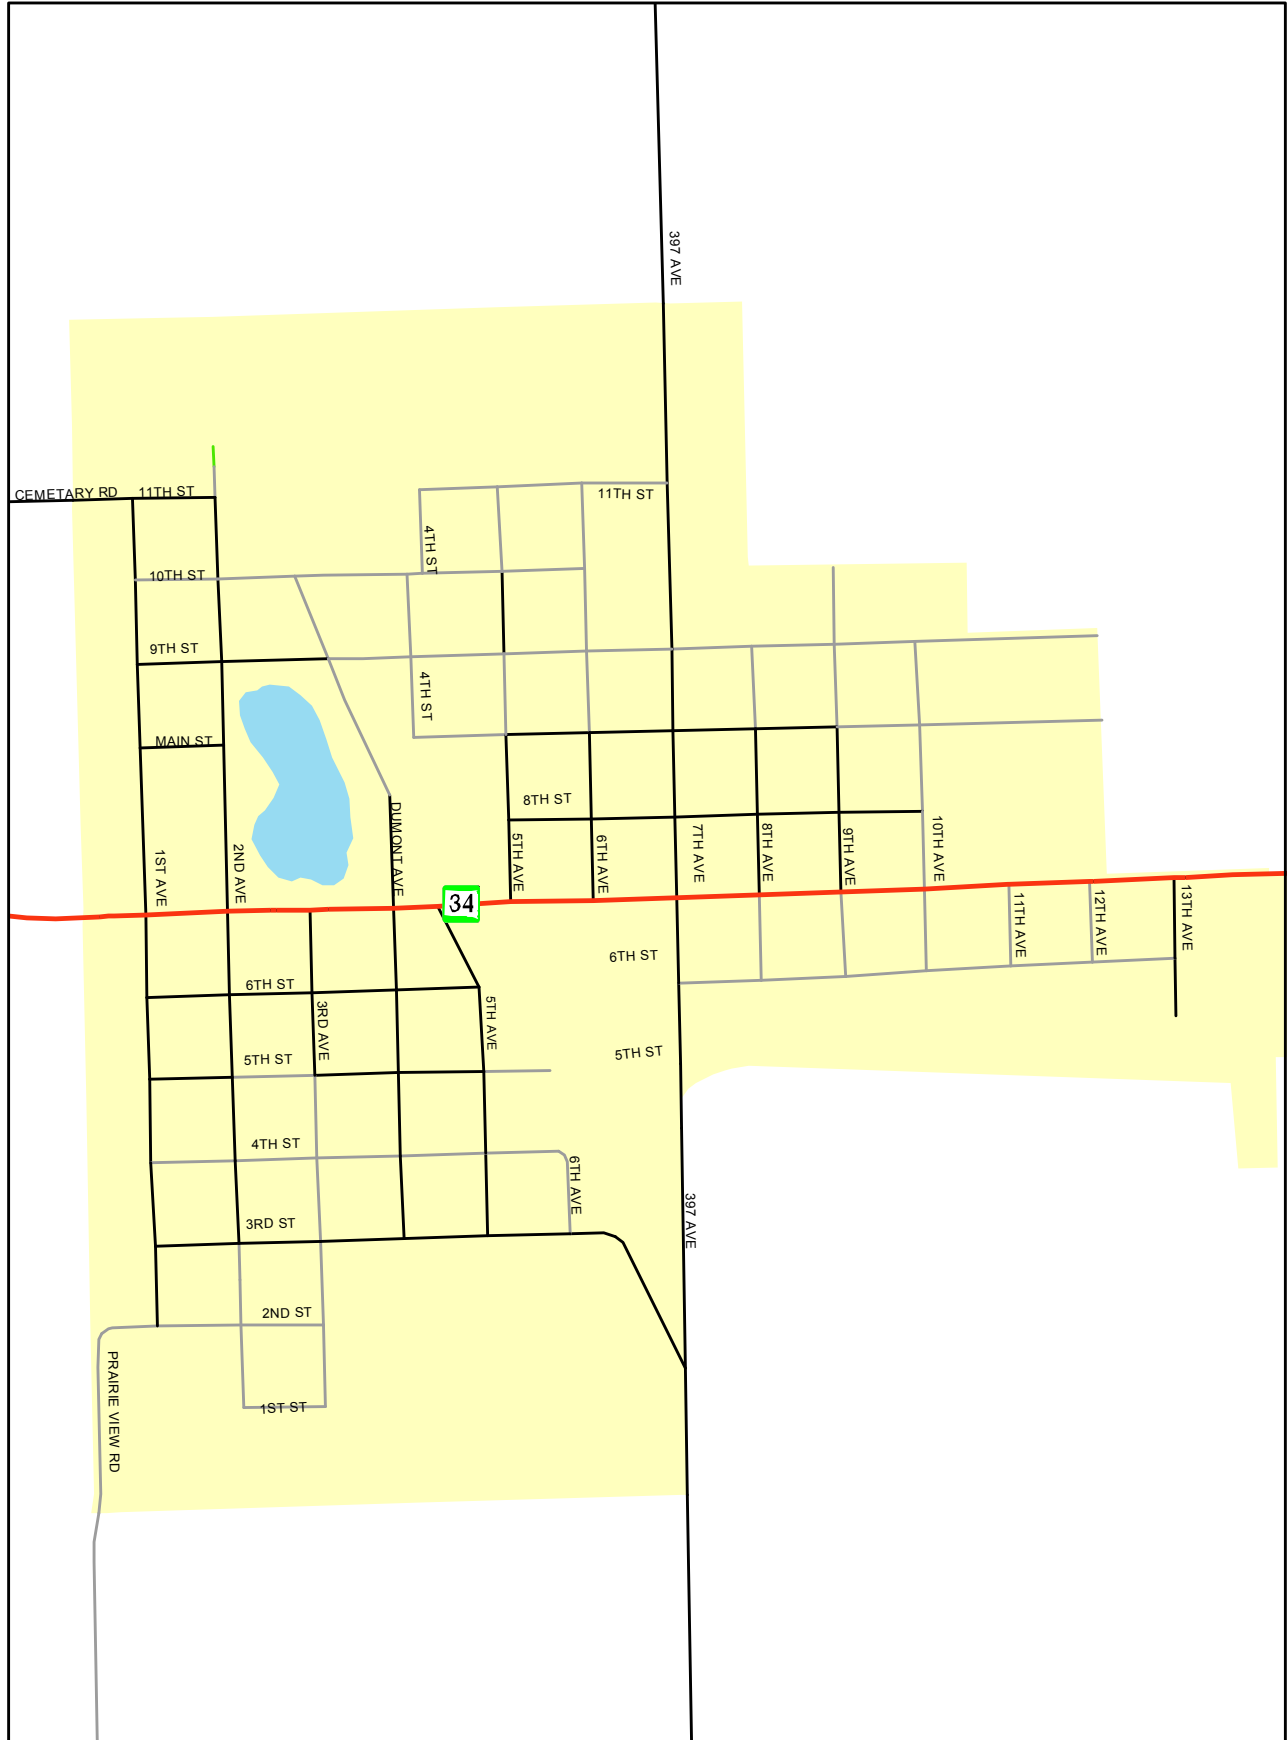

# CITY OF WOONSOCKET

Sanborn County, South Dakota  
Basic Road Map

This map is intended for general planning purposes only. This map may or may not accurately represent the actual conditions as they exist today. Any decisions made using this map should be field verified.

SOURCE: SDDOT GPS Road Centerline

### Legend

- HIGHWAY
- HARD SURFACE
- GRAVEL
- LOW MAINTENANCE
- WATER
- CITY LIMIT