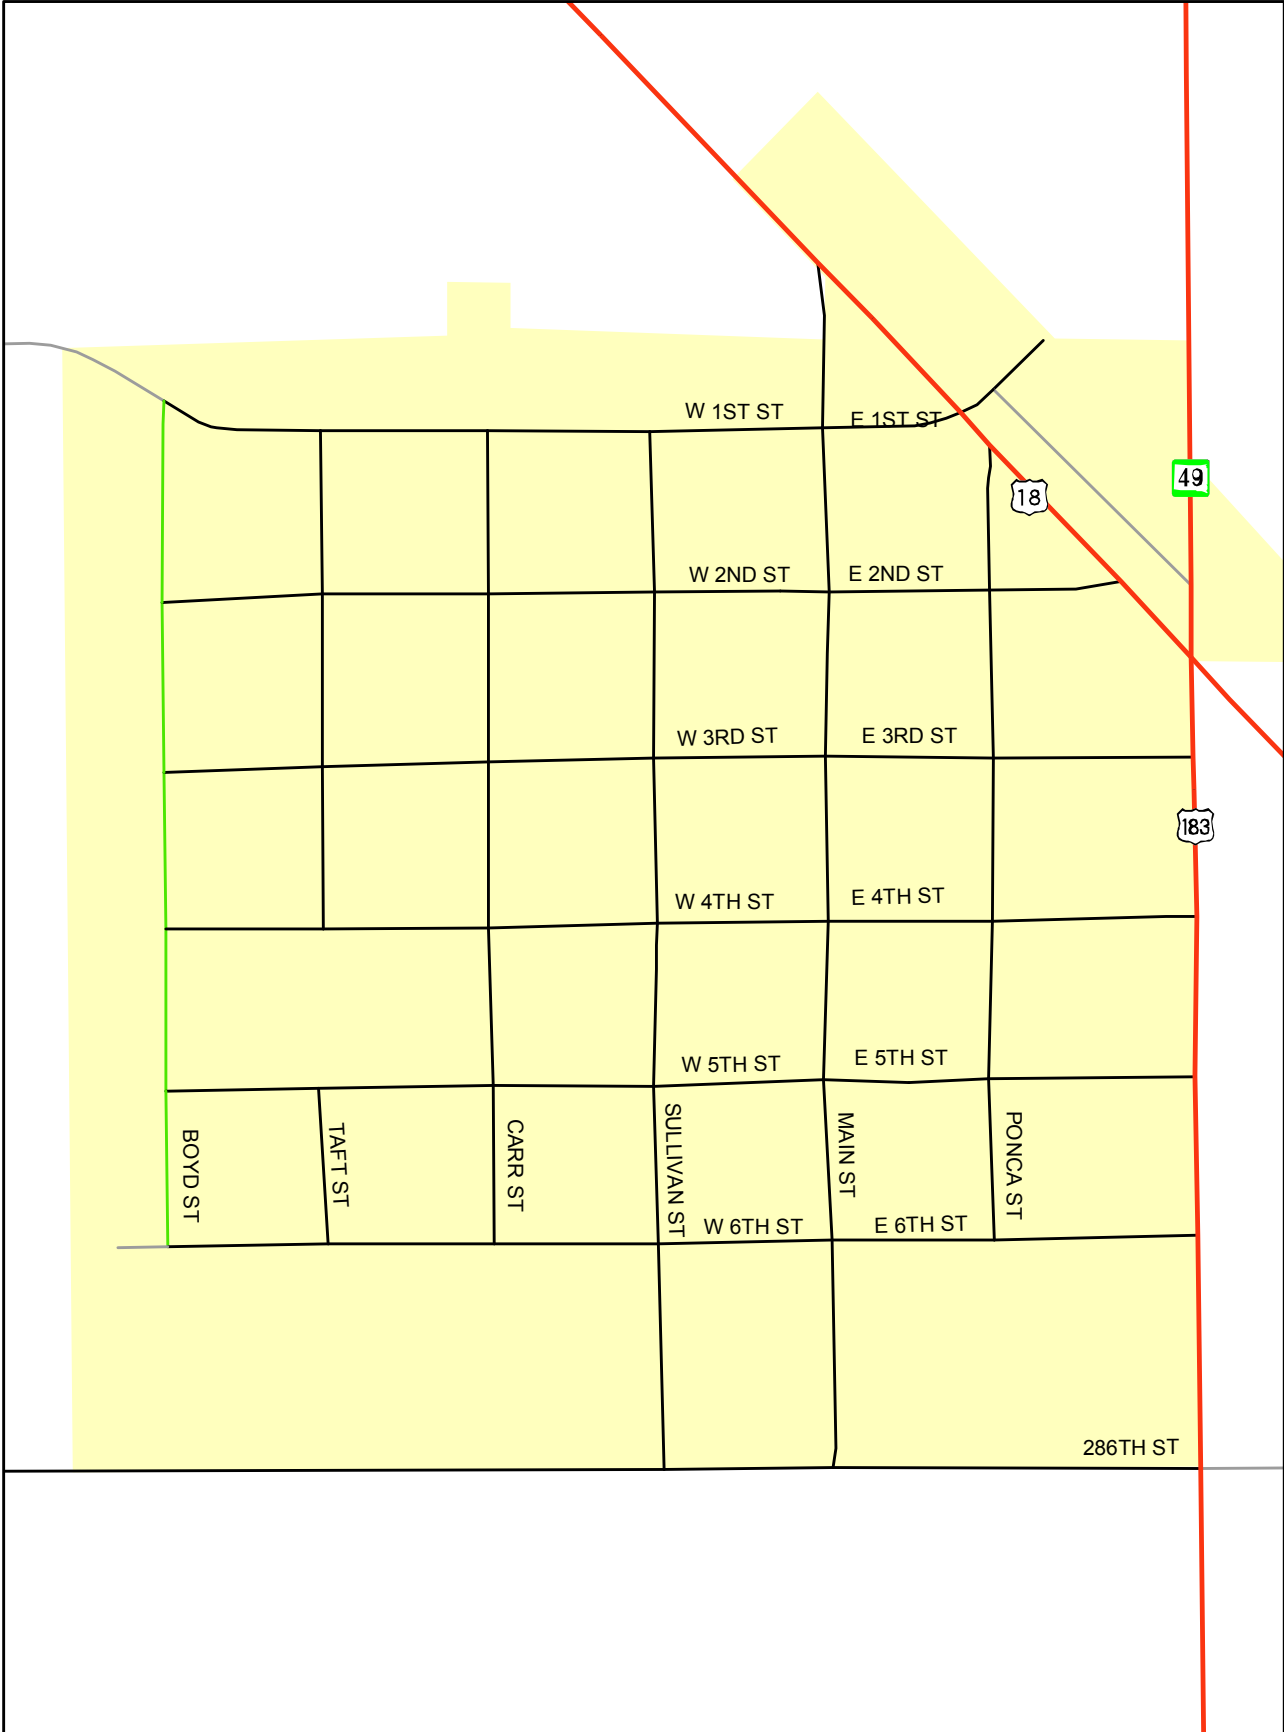

CITY OF COLOME

Tripp County, South Dakota
Basic Road Map

This map is intended for general planning purposes only. This map may or may not accurately represent the actual conditions as they exist today. Any decisions made using this map should be field verified.

SOURCE: SDDOT GPS Road Centerline

Legend

- HIGHWAY
- HARD SURFACE
- GRAVEL
- LOW MAINTENANCE
- CITY LIMIT

N

0 120 240 480 720 960 Feet