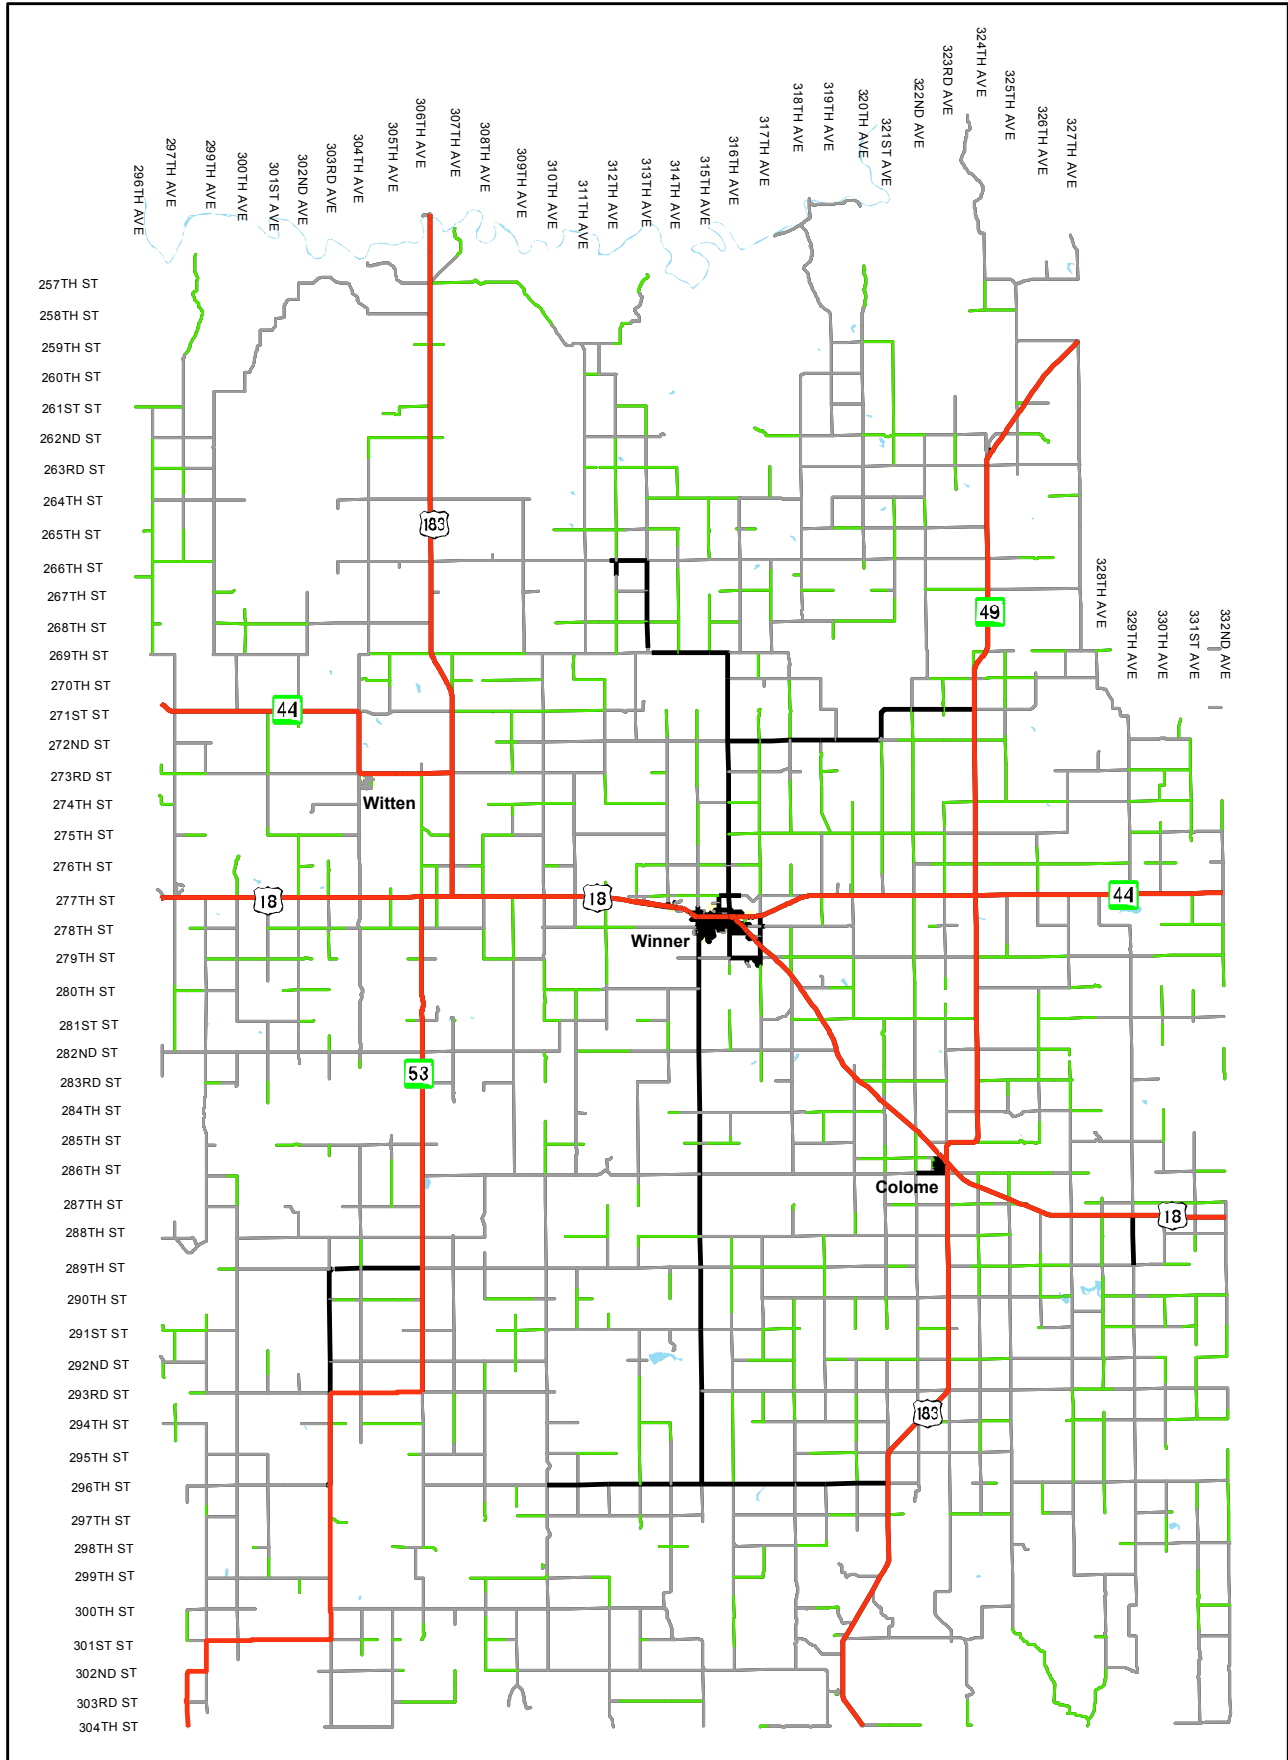

TRIPP COUNTY, SOUTH DAKOTA

Basic Highway Map

This map is intended for general planning purposes only. This map may or may not accurately represent the actual conditions as they exist today. Any decisions made using this map should be field verified.

SOURCE: SDDOT GPS Road Centerline

Legend

- HIGHWAY
- HARD SURFACE
- GRAVEL
- LOW MAINTENANCE
- CITY ROAD
- WATER
- CITY LIMIT