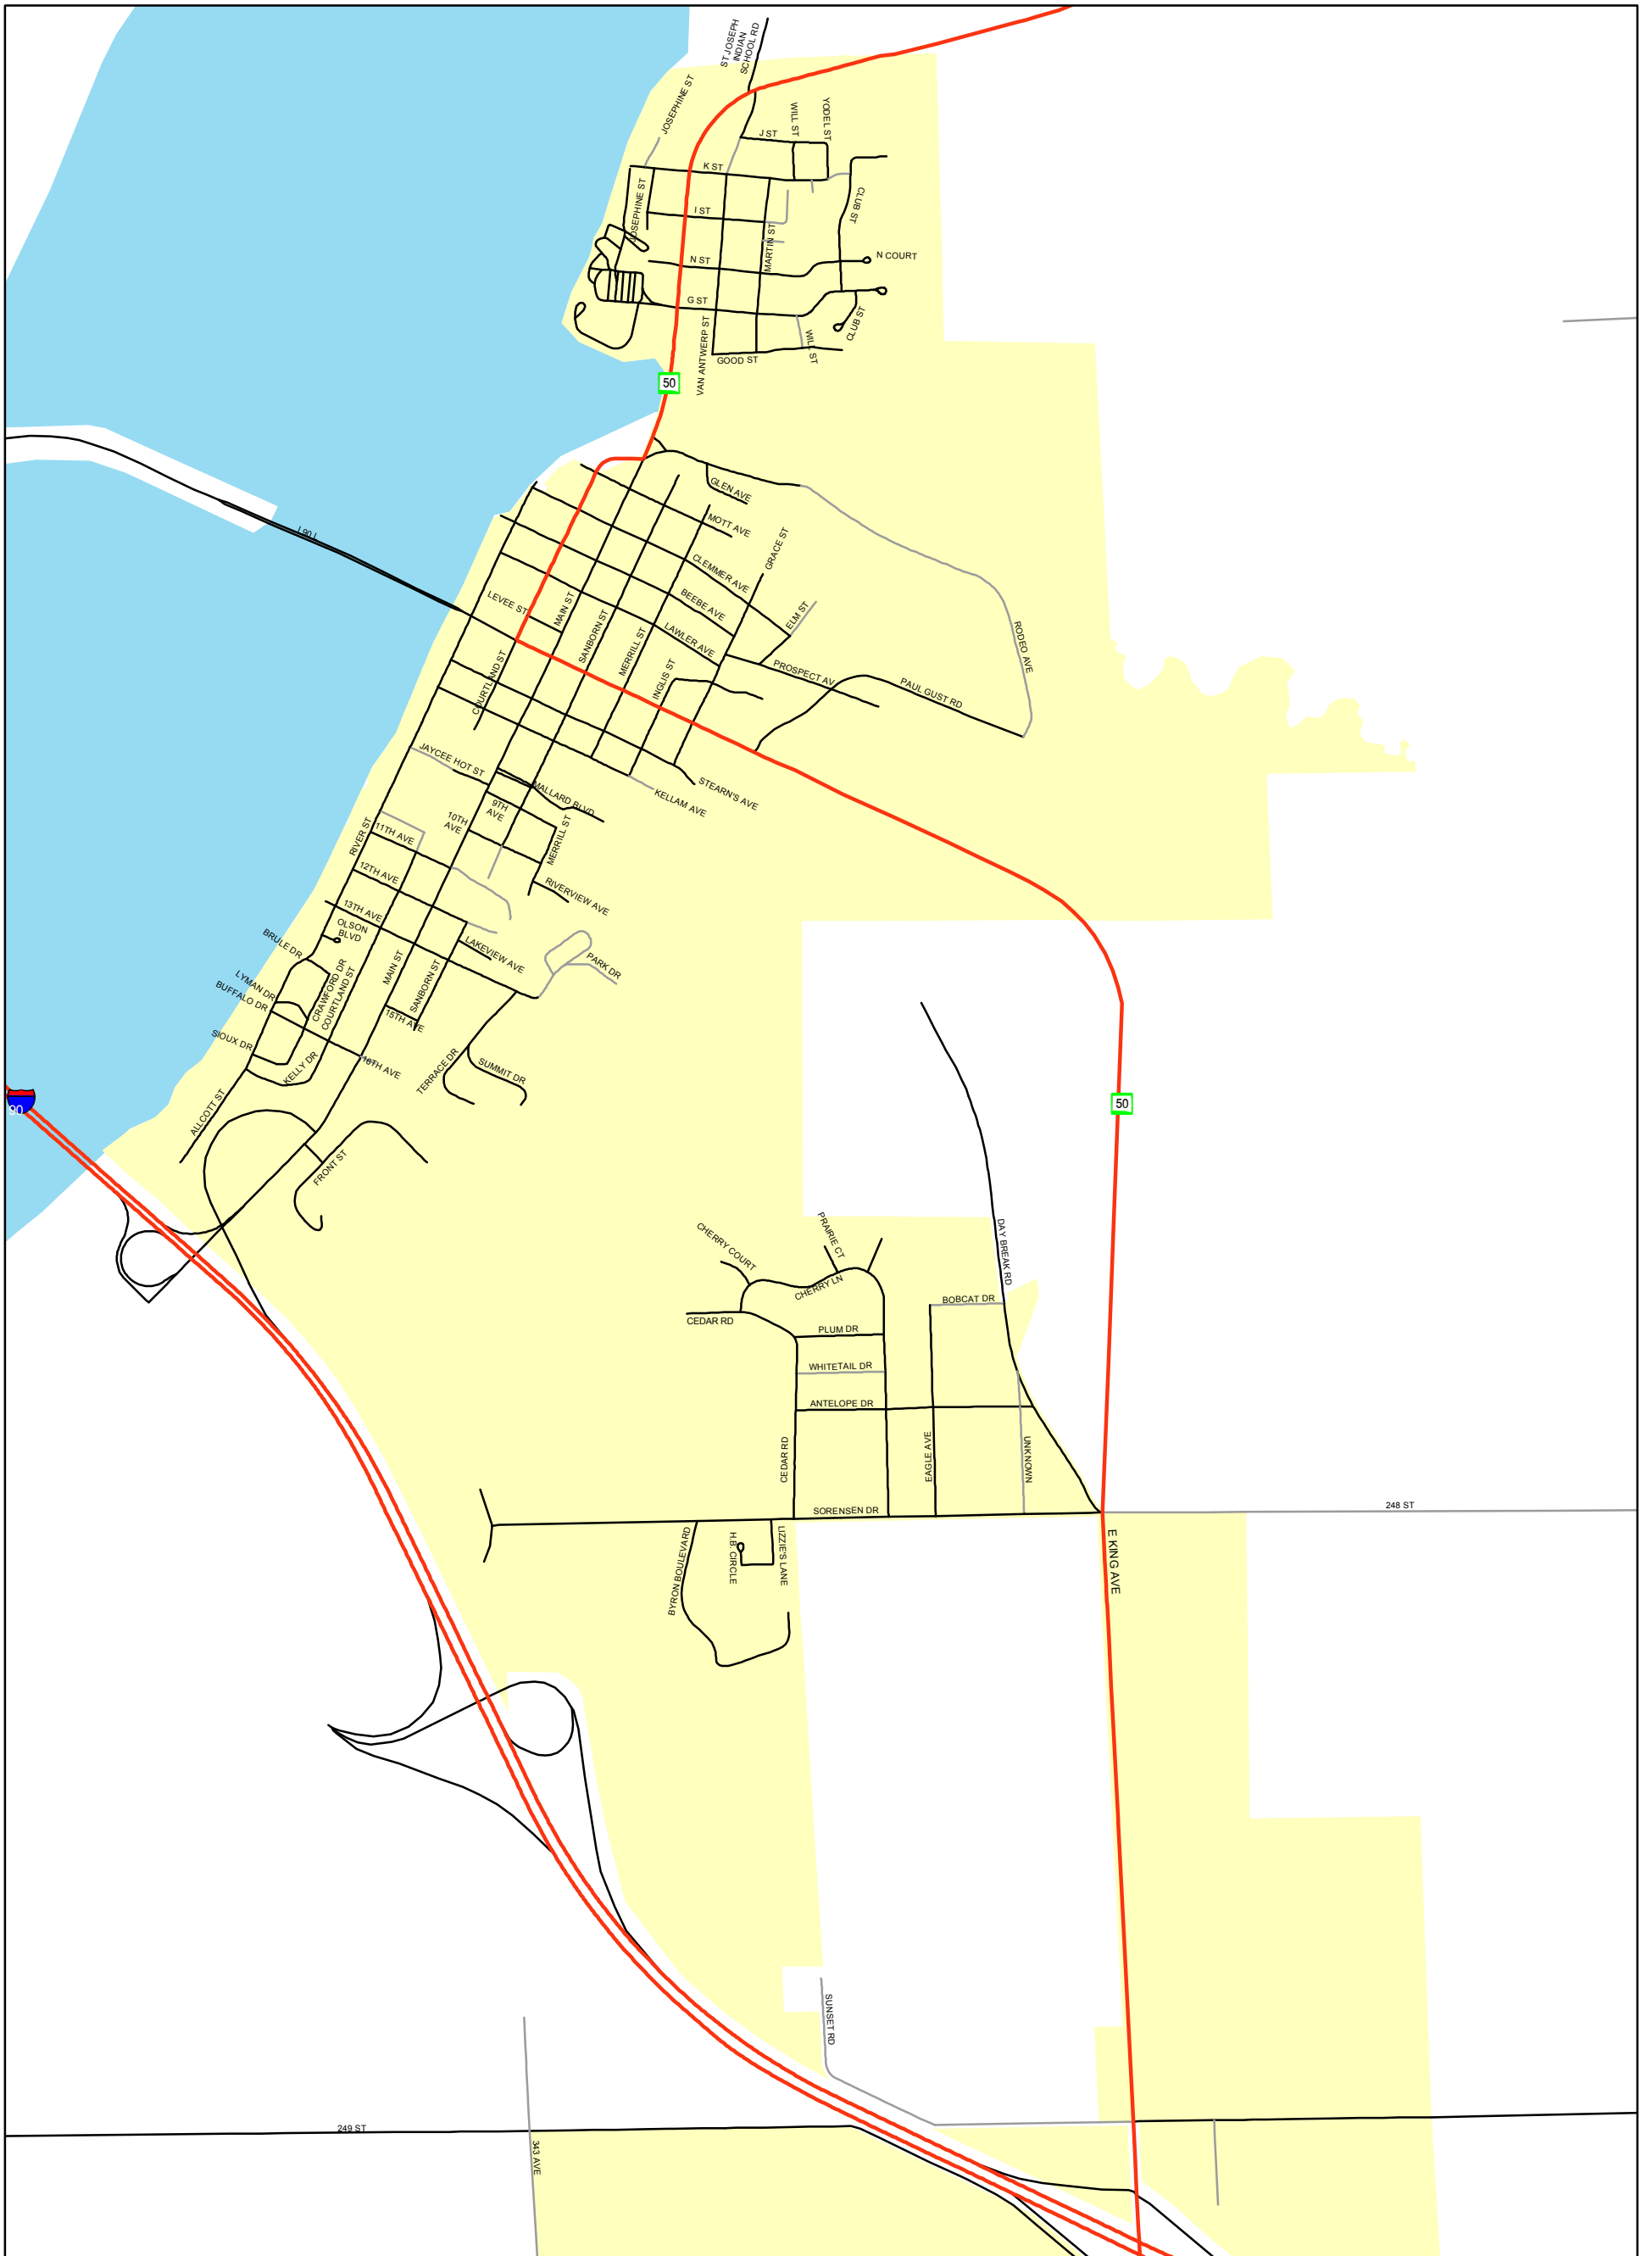

CITY OF CHAMBERLAIN

Brule County, South Dakota
Basic Road Map

This map is intended for general planning purposes only. This map may or may not accurately represent the actual conditions as they exist today. Any decisions made using this map should be field verified.

SOURCE: SDDOT GPS Road Centerline

Legend

- US & STATE HIGHWAY
- WATER
- HARD SURFACE
- GRAVEL
- LOW MAINTENANCE
- CITY LIMIT