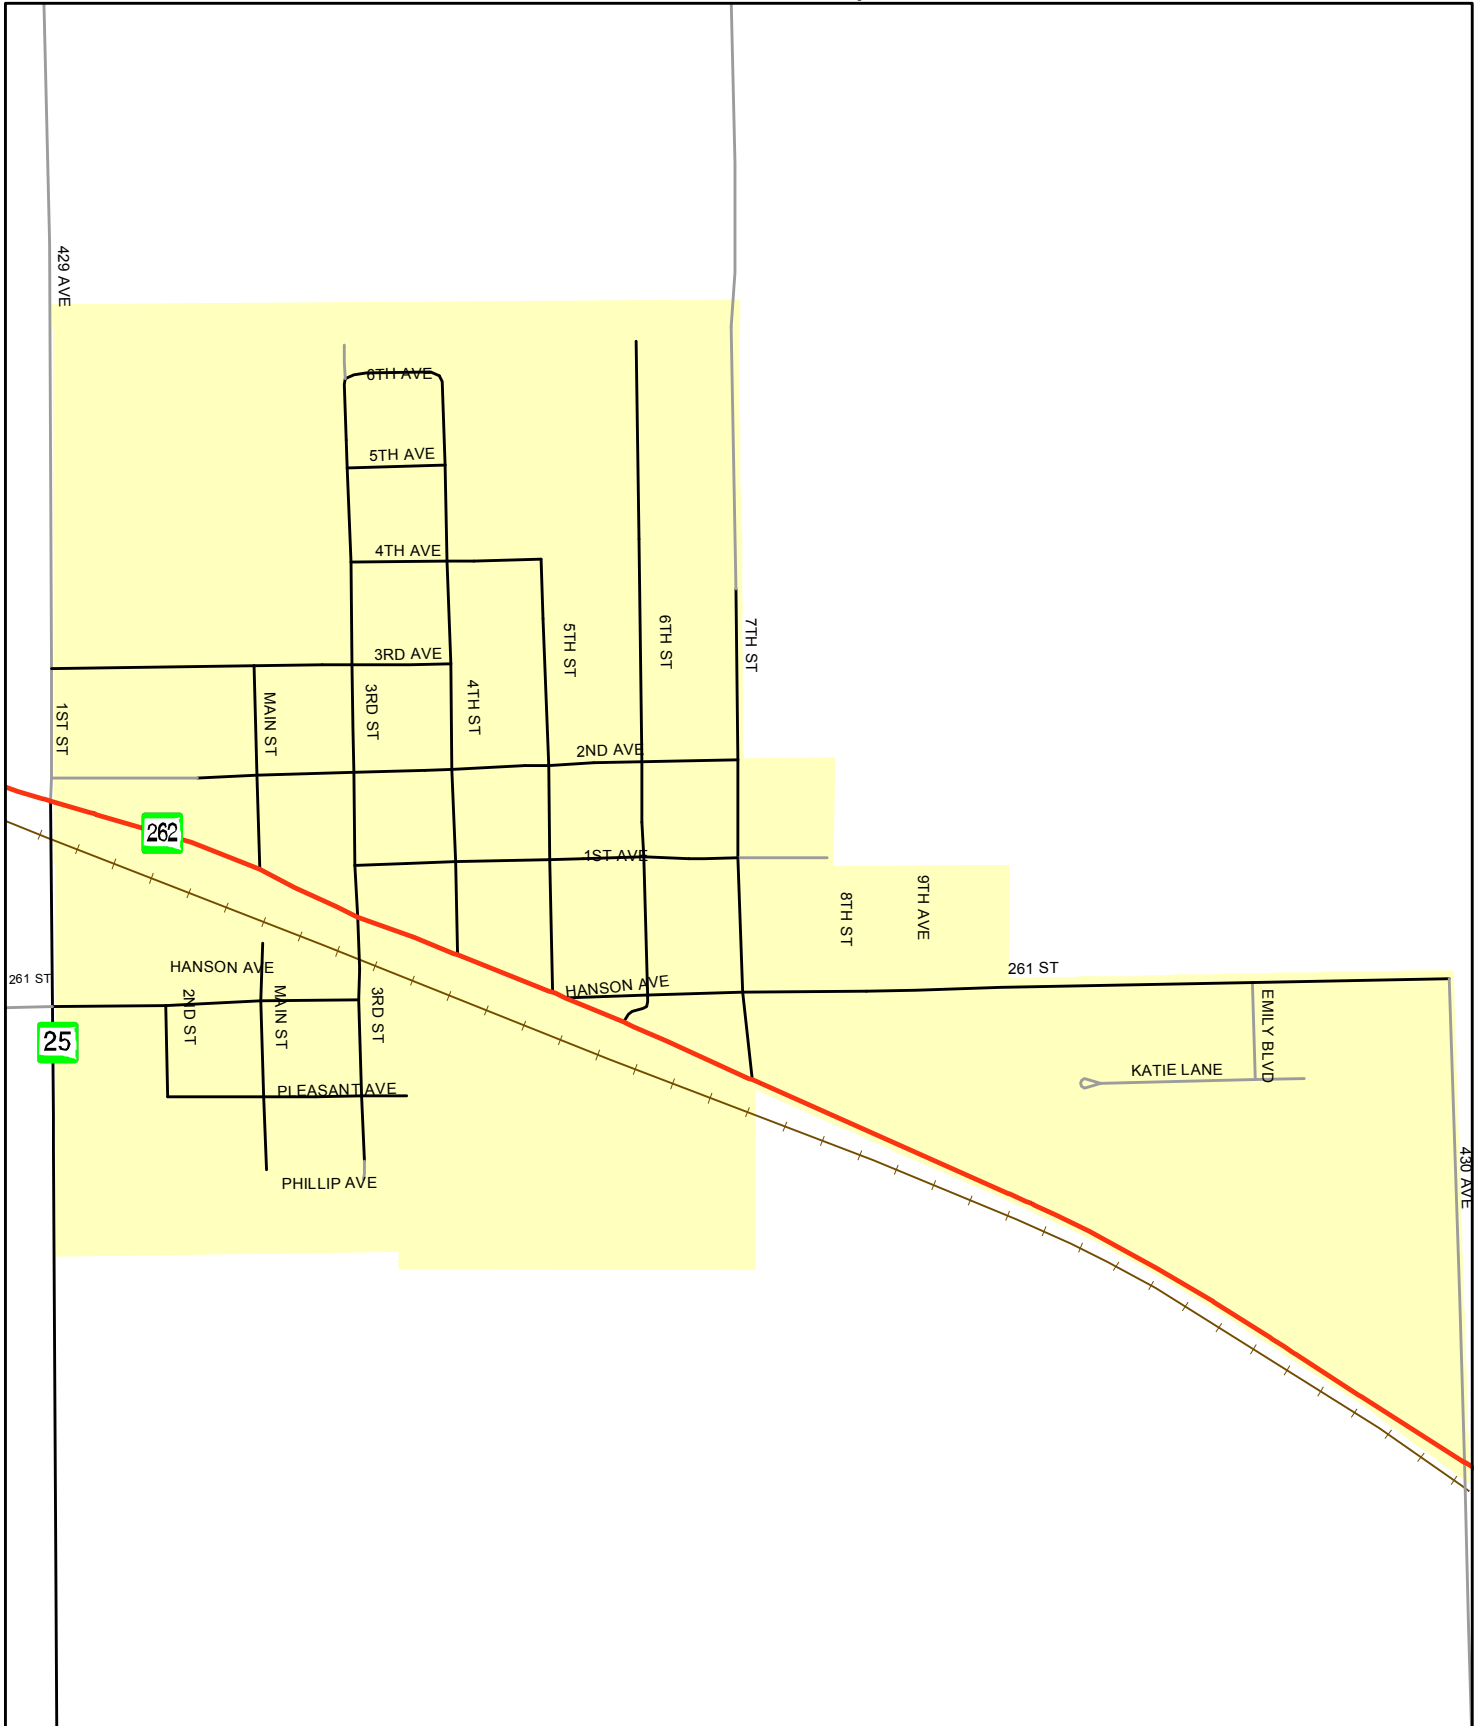

## Hanson County, South Dakota

### Basic Road Map

This map is intended for general planning purposes only. This map may or may not accurately represent the actual conditions as they exist today. Any decisions made using this map should be field verified.

SOURCE: SDDOT GPS Road Centerline

#### Legend

- US & STATE HIGHWAY
- CITY LIMITS
- HARD SURFACE
- GRAVEL
- LOW MAINTENANCE
- RAILROAD