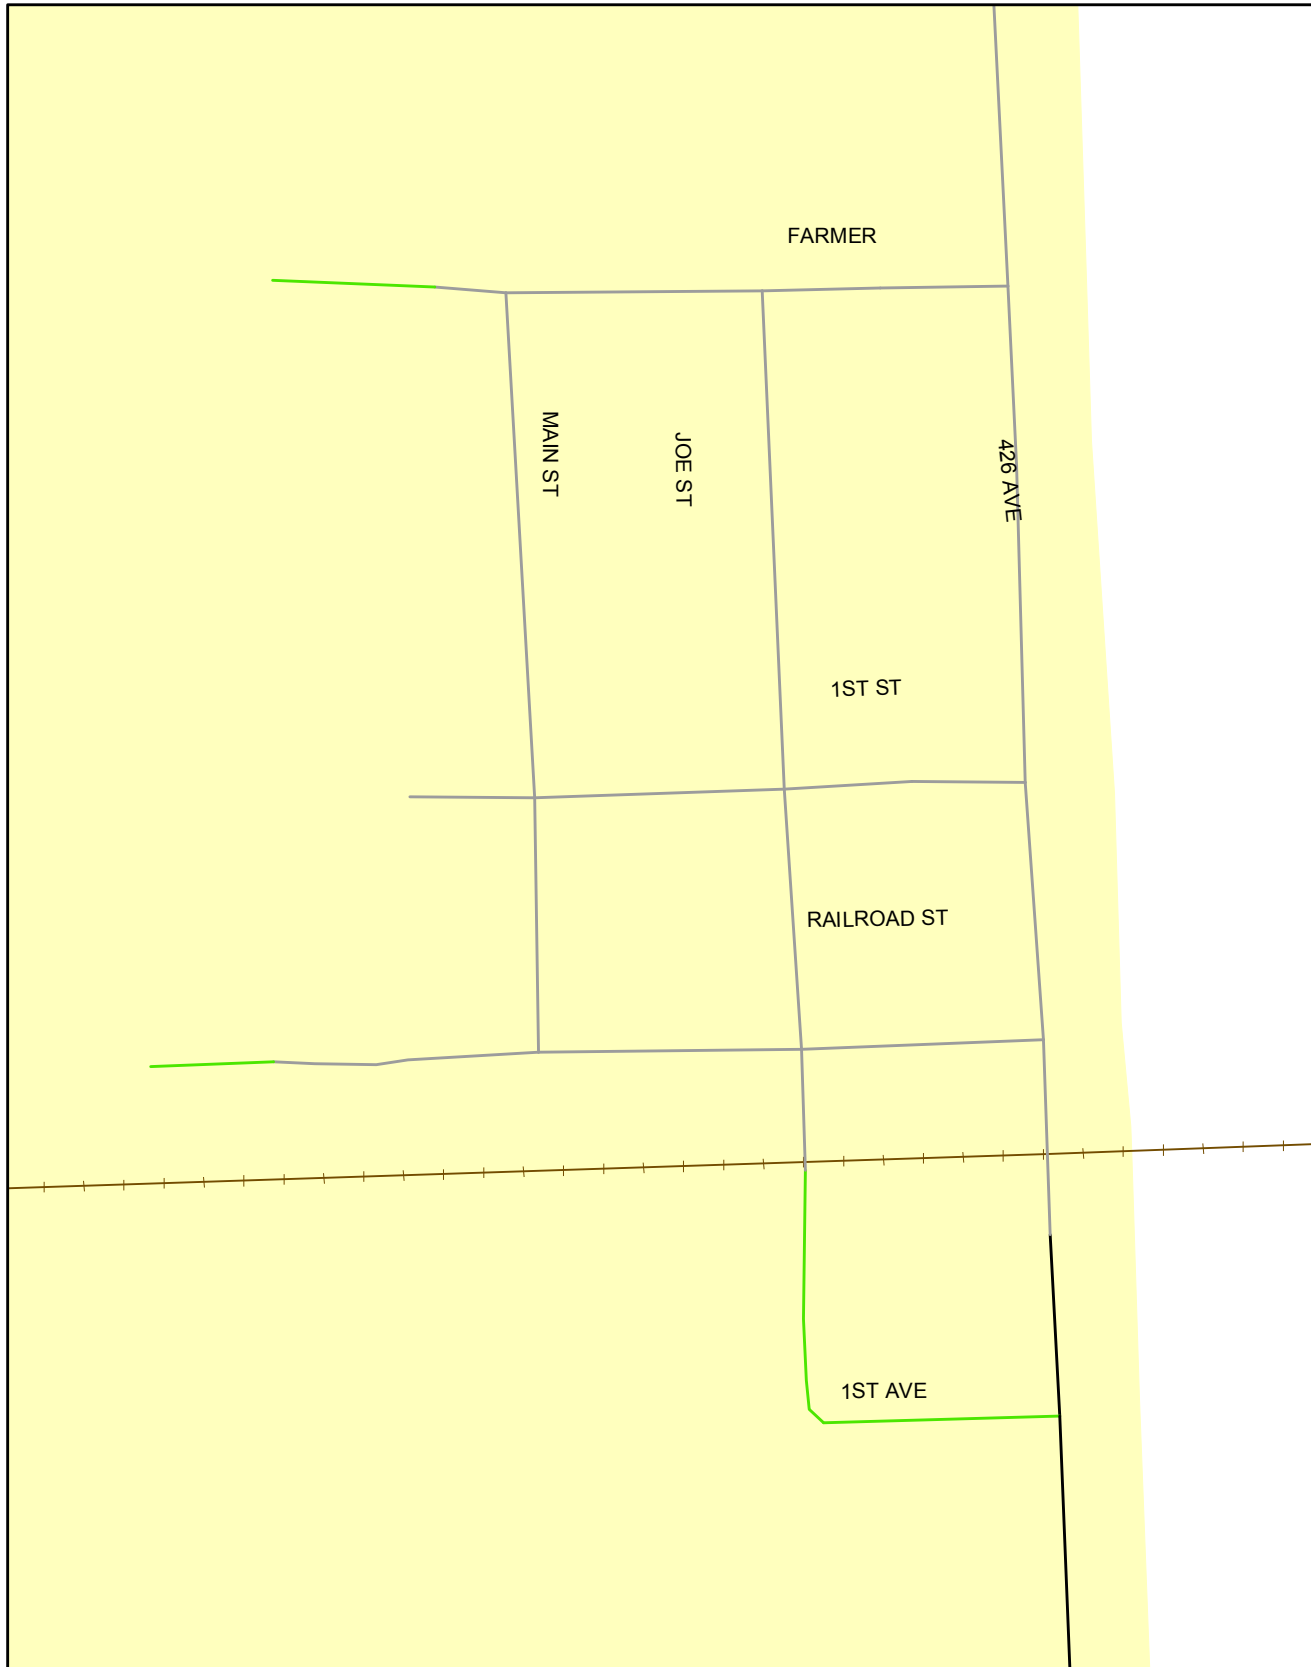

TOWN OF FARMER

Hanson County, South Dakota

Basic Road Map

This map is intended for general planning purposes only. This map may or may not accurately represent the actual conditions as they exist today. Any decisions made using this map should be field verified.

SOURCE: SDDOT GPS Road Centerline

Legend

- HARD SURFACE
- GRAVEL
- LOW MAINTENANCE
- + RAILROAD
- CITY LIMITS

0 45 90 180 270 360 Feet