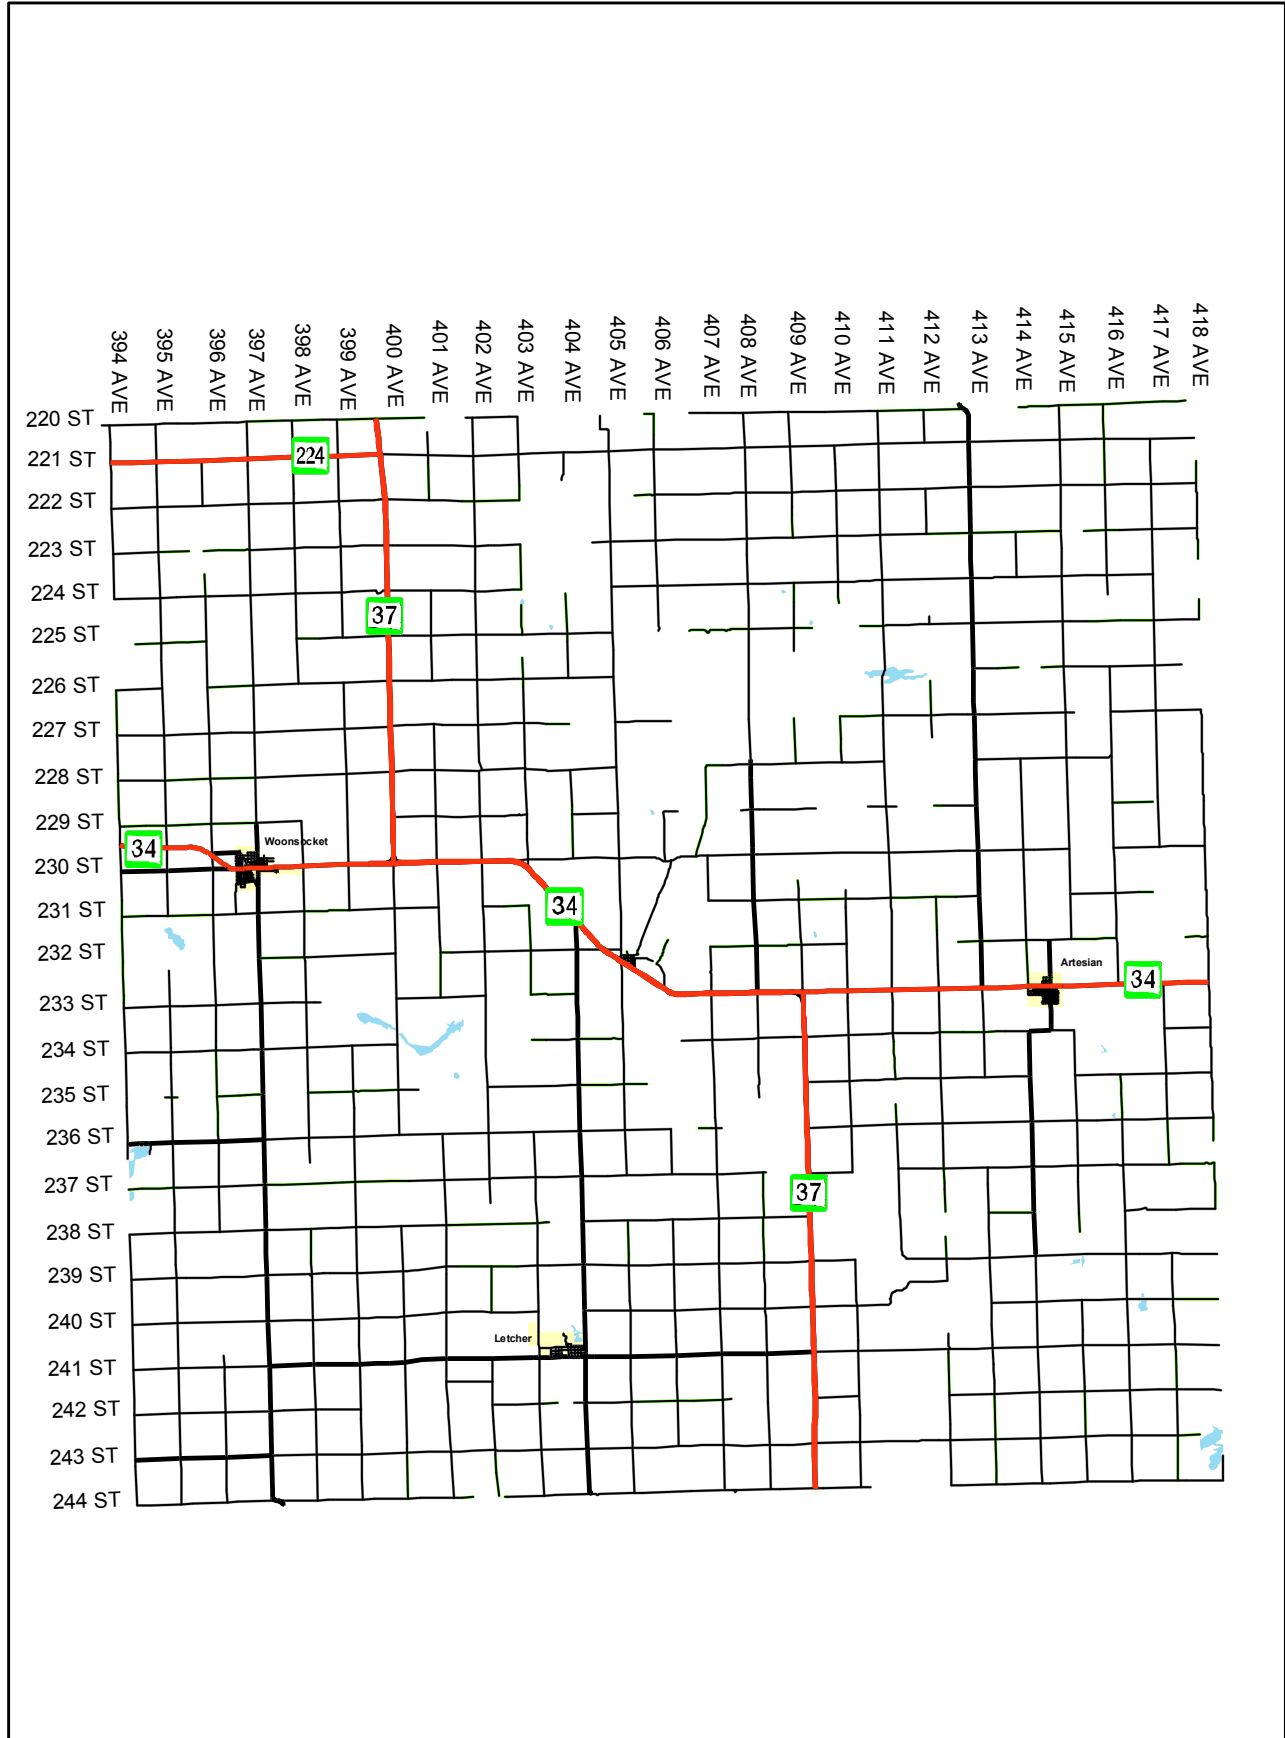

# Sanborn County, South Dakota Basic Road Map

This map is intended for general planning purposes only. This map may or may not accurately represent the actual conditions as they exist today. Any decisions made using this map should be field verified.

SOURCE: SDDOT GPS Road Centerline

### Legend

- HIGHWAY
- CITY ROAD
- HARD SURFACE
- GRAVEL
- LOW MAINTENANCE
- WATER
- CITY LIMIT

0 1.25 2.5 5 7.5 Miles