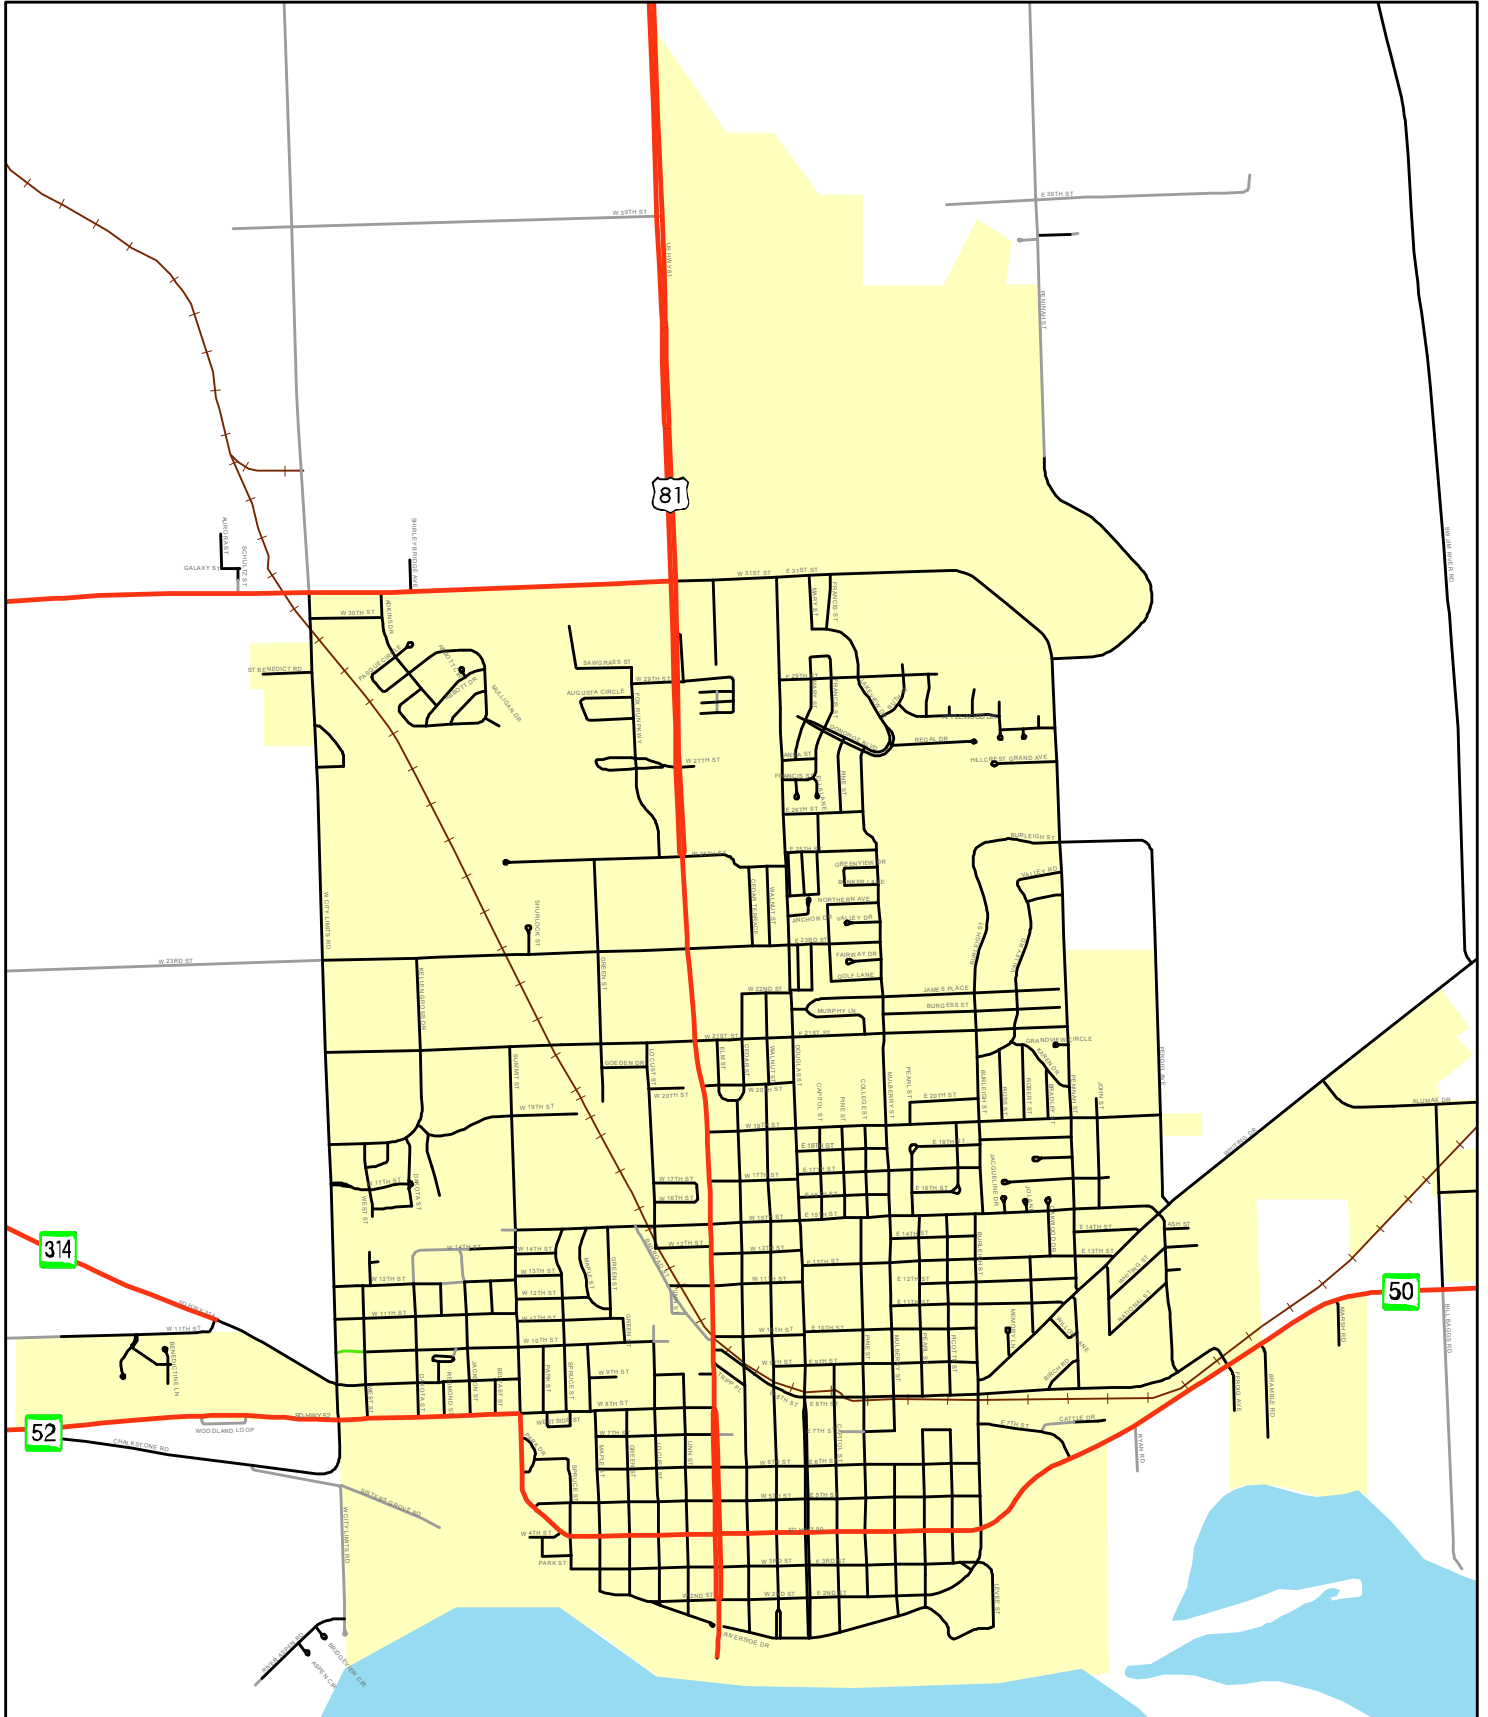

CITY OF YANKTON

Yankton County, South Dakota

Basic Road Map

This map is intended for general planning purposes only. This map may or may not accurately represent the actual conditions as they exist today. Any decisions made using this map should be field verified.

SOURCE: SDDOT GPS Road Centerline

Legend

- HIGHWAY
- HARD SURFACE
- GRAVEL
- LOW MAINTENANCE
- RAILROAD
- LAKE
- CITY LIMIT